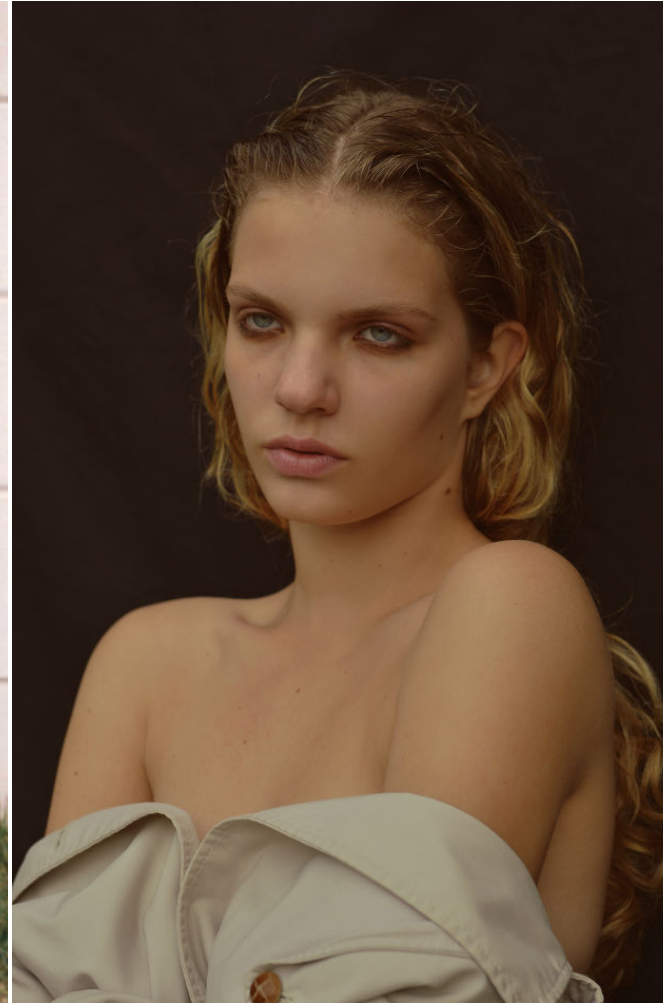


KARIN

MODELS AGENCY

Dasha Mikhalevych

Height : 5'9.5" / 177 cm | Bust : 32" / 81 cm | Waist : 22" / 56 cm | Hips : 34.5" / 87 cm | Shoe : 9.0 US / 6.5 UK | Hair Colour : Blonde | Eyes : Blue

KARIN

MODELS AGENCY

Dasha Mikhalevych

Height : 5'9.5" / 177 cm | Bust : 32" / 81 cm | Waist : 22" / 56 cm | Hips : 34.5" / 87 cm | Shoe : 9.0 US / 6.5 UK | Hair Colour : Blonde | Eyes : Blue

KARIN

MODELS AGENCY

Dasha Mikhalevych