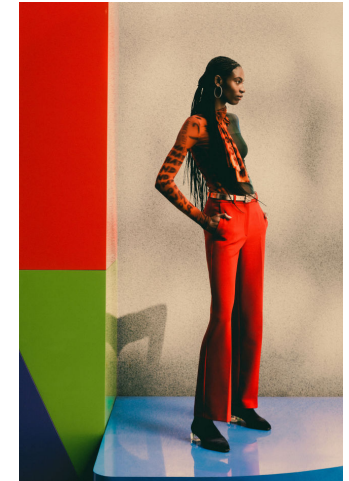

# KARIN

---

MODELS AGENCY

---

Dazne

Height : 5'9.5" / 177 cm | Bust : 32" / 81 cm | Waist : 24.5" / 62 cm | Hips : 34.5" / 88 cm | Shoe : 10.0 US / 7.0 UK | Hair Colour : Dark Brown | Eyes : Brown

**KARIN**  
MODELS AGENCY

Dazne

Height : 5'9.5" / 177 cm | Bust : 32" / 81 cm | Waist : 24.5" / 62 cm | Hips : 34.5" / 88 cm | Shoe : 10.0 US / 7.0 UK | Hair Colour : Dark Brown | Eyes : Brown

**KARIN**  
MODELS AGENCY

Dazne

Height : 5'9.5" / 177 cm | Bust : 32" / 81 cm | Waist : 24.5" / 62 cm | Hips : 34.5" / 88 cm | Shoe : 10.0 US / 7.0 UK | Hair Colour : Dark Brown | Eyes : Brown