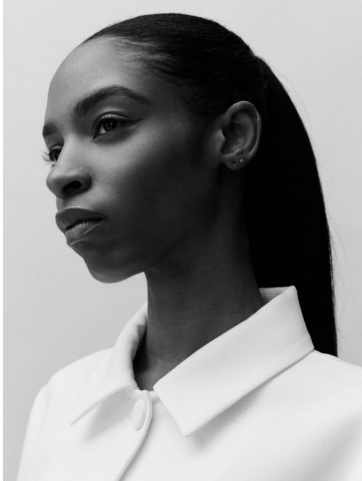

# KARIN

---

MODELS AGENCY

---

Dazne

Height : 5'9.5" / 177 cm | Bust : 32" / 81 cm | Waist : 24.5" / 62 cm | Hips : 34.5" / 88 cm | Shoe : 10.0 US / 7.0 UK | Hair Colour : Dark Brown | Eyes : Brown

**KARIN**  
MODELS AGENCY

Dazne

Height : 5'9.5" / 177 cm | Bust : 32" / 81 cm | Waist : 24.5" / 62 cm | Hips : 34.5" / 88 cm | Shoe : 10.0 US / 7.0 UK | Hair Colour : Dark Brown | Eyes : Brown

**KARIN**  
MODELS AGENCY

Dazne

Height : 5'9.5" / 177 cm | Bust : 32" / 81 cm | Waist : 24.5" / 62 cm | Hips : 34.5" / 88 cm | Shoe : 10.0 US / 7.0 UK | Hair Colour : Dark Brown | Eyes : Brown