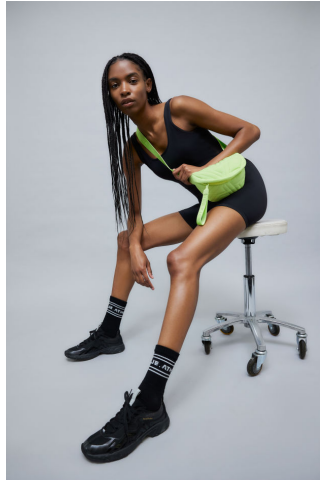

KARIN
MODELS AGENCY

Dazne

Height : 5'9.5" / 177 cm | Bust : 32" / 81 cm | Waist : 24.5" / 62 cm | Hips : 34.5" / 88 cm | Shoe : 10.0 US / 7.0 UK | Hair Colour : Dark Brown | Eyes : Brown