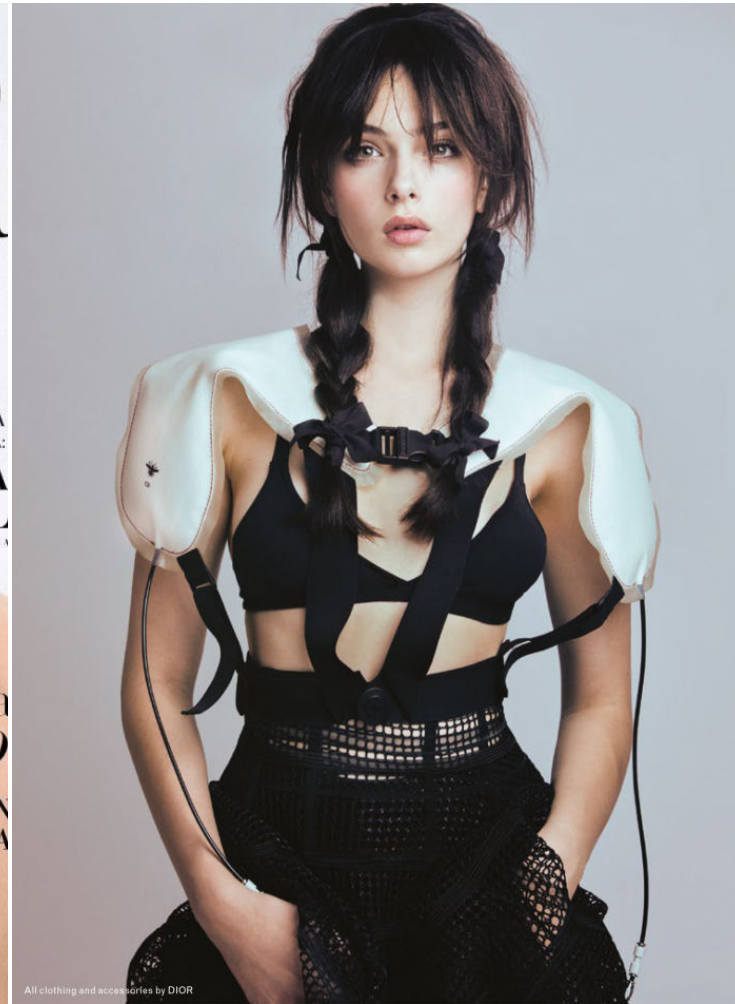

KARIN

MODELS AGENCY

DEVA CASSEL

Height : 5'10.5" / 179 cm | Bust : 33.5" / 85 cm | Waist : 25.5" / 65 cm | Hips : 36" / 92 cm | Shoe : 11.0 US / 7.5 UK | Hair Colour : Dark Brown | Eyes : Green/Brown