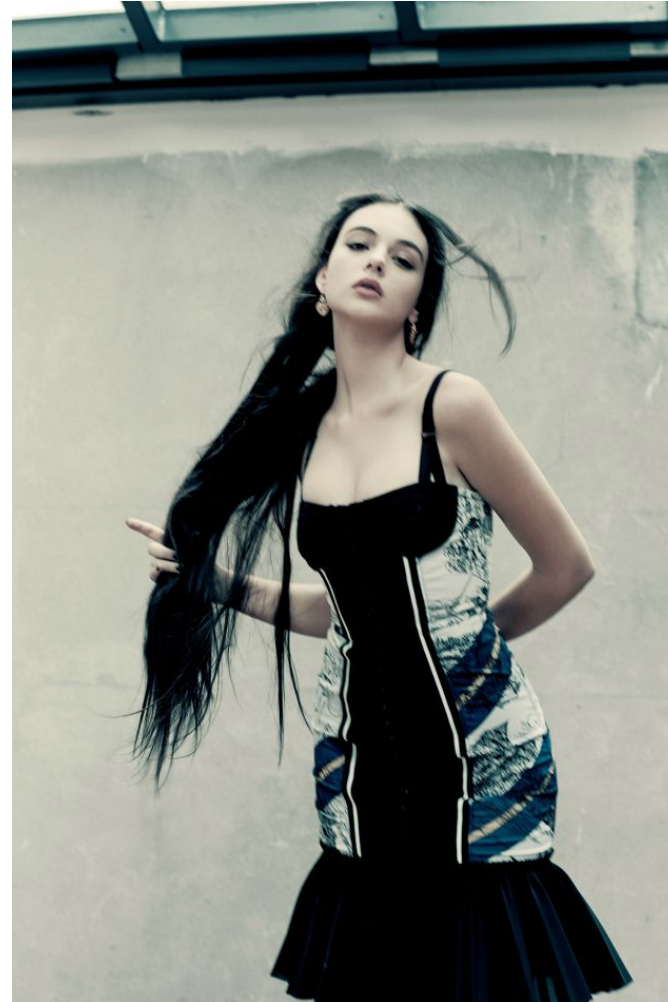

KARIN
MODELS AGENCY

DEVA CASSEL

Height : 5'10.5" / 179 cm | Bust : 33.5" / 85 cm | Waist : 25.5" / 65 cm | Hips : 36" / 92 cm | Shoe : 11.0 US / 7.5 UK | Hair Colour : Dark Brown | Eyes : Green/Brown