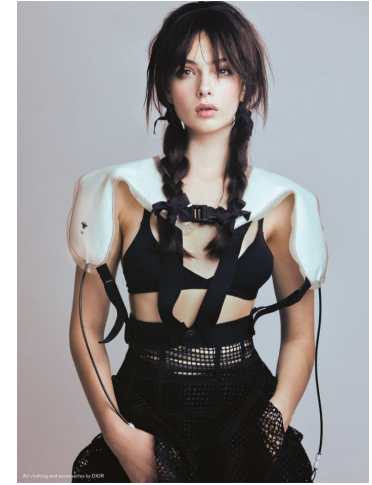

KARIN

MODELS AGENCY

DEVA CASSEL

Height : 5'10.5" / 179 cm | Bust : 33.5" / 85 cm | Waist : 25.5" / 65 cm | Hips : 36" / 92 cm | Shoe : 11.0 US / 7.5 UK | Hair Colour : Dark Brown | Eyes : Green/Brown

KARIN

MODELS AGENCY

DEVA CASSEL

Height : 5'10.5" / 179 cm | Bust : 33.5" / 85 cm | Waist : 25.5" / 65 cm | Hips : 36" / 92 cm | Shoe : 11.0 US / 7.5 UK | Hair Colour : Dark Brown | Eyes : Green/Brown

KARIN

MODELS AGENCY

DEVA CASSEL

Height : 5'10.5" / 179 cm | Bust : 33.5" / 85 cm | Waist : 25.5" / 65 cm | Hips : 36" / 92 cm | Shoe : 11.0 US / 7.5 UK | Hair Colour : Dark Brown | Eyes : Green/Brown

KARIN

MODELS AGENCY

DEVA CASSEL

Height : 5'10.5" / 179 cm | Bust : 33.5" / 85 cm | Waist : 25.5" / 65 cm | Hips : 36" / 92 cm | Shoe : 11.0 US / 7.5 UK | Hair Colour : Dark Brown | Eyes : Green/Brown

KARIN

MODELS AGENCY

DEVA CASSEL

Height : 5'10.5" / 179 cm | Bust : 33.5" / 85 cm | Waist : 25.5" / 65 cm | Hips : 36" / 92 cm | Shoe : 11.0 US / 7.5 UK | Hair Colour : Dark Brown | Eyes : Green/Brown