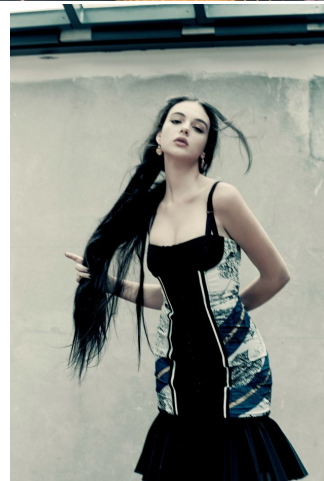

KARIN

MODELS AGENCY

DEVA CASSEL

Height : 5'10.5" / 179 cm | Bust : 33.5" / 85 cm | Waist : 25.5" / 65 cm | Hips : 36" / 92 cm | Shoe : 11.0 US / 7.5 UK | Hair Colour : Dark Brown | Eyes : Green/Brown

KARIN

MODELS AGENCY

DEVA CASSEL

Height : 5'10.5" / 179 cm | Bust : 33.5" / 85 cm | Waist : 25.5" / 65 cm | Hips : 36" / 92 cm | Shoe : 11.0 US / 7.5 UK | Hair Colour : Dark Brown | Eyes : Green/Brown

KARIN

MODELS AGENCY

DEVA CASSEL

Height : 5'10.5" / 179 cm | Bust : 33.5" / 85 cm | Waist : 25.5" / 65 cm | Hips : 36" / 92 cm | Shoe : 11.0 US / 7.5 UK | Hair Colour : Dark Brown | Eyes : Green/Brown

KARIN

MODELS AGENCY

DEVA CASSEL