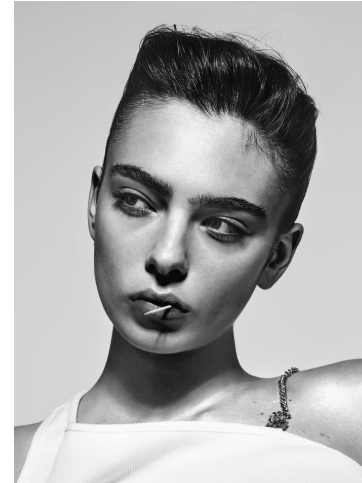

KARIN

MODELS AGENCY

DEVA CASSEL

Height : 5'10.5" / 179 cm | Bust : 33.5" / 85 cm | Waist : 25.5" / 65 cm | Hips : 36" / 92 cm | Shoe : 11.0 US / 7.5 UK | Hair Colour : Dark Brown | Eyes : Green/Brown