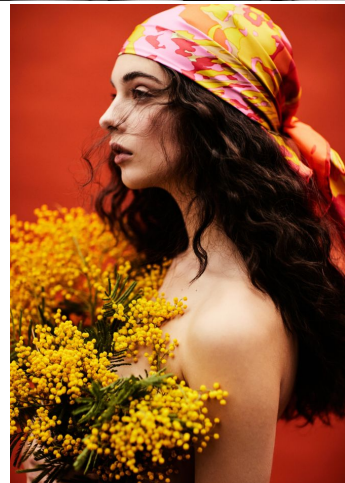

KARIN

MODELS AGENCY

DEVA CASSEL

Height : 5'10.5" / 179 cm | Bust : 33.5" / 85 cm | Waist : 25.5" / 65 cm | Hips : 36" / 92 cm | Shoe : 11.0 US / 7.5 UK | Hair Colour : Dark Brown | Eyes : Green/Brown

KARIN

MODELS AGENCY

DEVA CASSEL

Height : 5'10.5" / 179 cm | Bust : 33.5" / 85 cm | Waist : 25.5" / 65 cm | Hips : 36" / 92 cm | Shoe : 11.0 US / 7.5 UK | Hair Colour : Dark Brown | Eyes : Green/Brown

KARIN

MODELS AGENCY

DEVA CASSEL

Height : 5'10.5" / 179 cm | Bust : 33.5" / 85 cm | Waist : 25.5" / 65 cm | Hips : 36" / 92 cm | Shoe : 11.0 US / 7.5 UK | Hair Colour : Dark Brown | Eyes : Green/Brown

KARIN

MODELS AGENCY

DEVA CASSEL