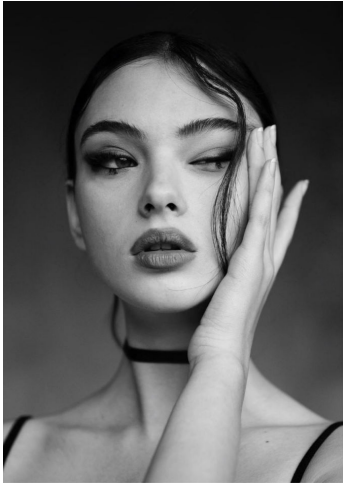

KARIN

MODELS AGENCY

DEVA CASSEL

Height : 5'10.5" / 179 cm | Bust : 33.5" / 85 cm | Waist : 25.5" / 65 cm | Hips : 36" / 92 cm | Shoe : 11.0 US / 7.5 UK | Hair Colour : Dark Brown | Eyes : Green/Brown