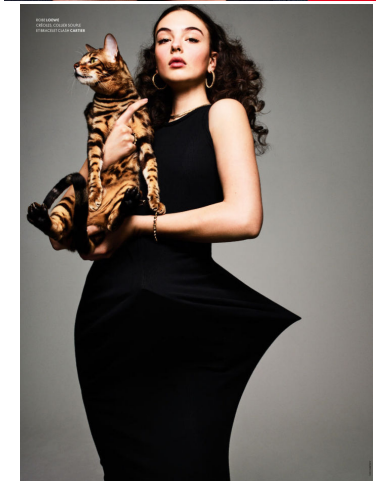

KARIN

MODELS AGENCY

DEVA CASSEL

Height : 5'10.5" / 179 cm | Bust : 33.5" / 85 cm | Waist : 25.5" / 65 cm | Hips : 36" / 92 cm | Shoe : 11.0 US / 7.5 UK | Hair Colour : Dark Brown | Eyes : Green/Brown

KARIN

MODELS AGENCY

DEVA CASSEL

Height : 5'10.5" / 179 cm | Bust : 33.5" / 85 cm | Waist : 25.5" / 65 cm | Hips : 36" / 92 cm | Shoe : 11.0 US / 7.5 UK | Hair Colour : Dark Brown | Eyes : Green/Brown

KARIN

MODELS AGENCY

DEVA CASSEL

Height : 5'10.5" / 179 cm | Bust : 33.5" / 85 cm | Waist : 25.5" / 65 cm | Hips : 36" / 92 cm | Shoe : 11.0 US / 7.5 UK | Hair Colour : Dark Brown | Eyes : Green/Brown

KARIN

MODELS AGENCY

DEVA CASSEL

Height : 5'10.5" / 179 cm | Bust : 33.5" / 85 cm | Waist : 25.5" / 65 cm | Hips : 36" / 92 cm | Shoe : 11.0 US / 7.5 UK | Hair Colour : Dark Brown | Eyes : Green/Brown

KARIN

MODELS AGENCY

DEVA CASSEL

Height : 5'10.5" / 179 cm | Bust : 33.5" / 85 cm | Waist : 25.5" / 65 cm | Hips : 36" / 92 cm | Shoe : 11.0 US / 7.5 UK | Hair Colour : Dark Brown | Eyes : Green/Brown