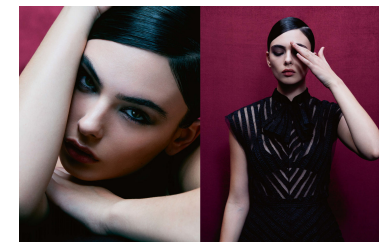

KARIN

MODELS AGENCY

DEVA CASSEL

Height : 5'10.5" / 179 cm | Bust : 33.5" / 85 cm | Waist : 25.5" / 65 cm | Hips : 36" / 92 cm | Shoe : 11.0 US / 7.5 UK | Hair Colour : Dark Brown | Eyes : Green/Brown

KARIN

MODELS AGENCY

DEVA CASSEL

Height : 5'10.5" / 179 cm | Bust : 33.5" / 85 cm | Waist : 25.5" / 65 cm | Hips : 36" / 92 cm | Shoe : 11.0 US / 7.5 UK | Hair Colour : Dark Brown | Eyes : Green/Brown

KARIN

MODELS AGENCY

DEVA CASSEL

Height : 5'10.5" / 179 cm | Bust : 33.5" / 85 cm | Waist : 25.5" / 65 cm | Hips : 36" / 92 cm | Shoe : 11.0 US / 7.5 UK | Hair Colour : Dark Brown | Eyes : Green/Brown

KARIN

MODELS AGENCY

DEVA CASSEL