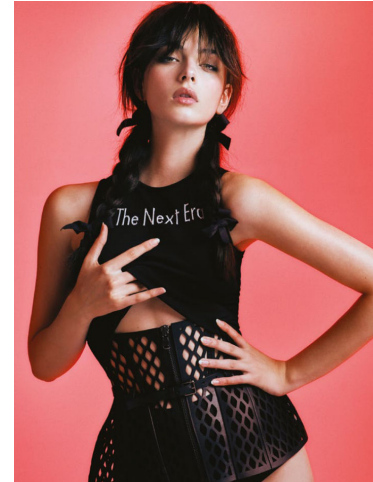

KARIN

MODELS AGENCY

Height : 5'10.5" / 179 cm | Bust : 33.5" / 85 cm | Waist : 25.5" / 65 cm | Hips : 36" / 92 cm | Shoe : 11.0 US / 7.5 UK | Hair Colour : Dark Brown | Eyes : Green/Brown