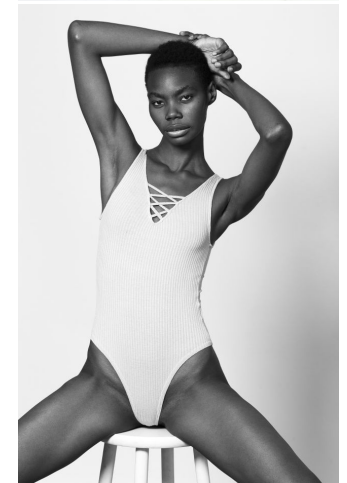


KARIN

MODELS AGENCY

Djo BIBALOU

Height : 5'11" / 180 cm | Bust : 33" / 84 cm | Waist : 24.5" / 62 cm | Hips : 36" / 91 cm | Shoe : 10.0 US / 7.0 UK | Hair Colour : Black | Eyes : Brown

KARIN
MODELS AGENCY

Djo BIBALOU

Height : 5'11" / 180 cm | Bust : 33" / 84 cm | Waist : 24.5" / 62 cm | Hips : 36" / 91 cm | Shoe : 10.0 US / 7.0 UK | Hair Colour : Black | Eyes : Brown

KARIN
MODELS AGENCY

Djo BIBALOU

Height : 5'11" / 180 cm | Bust : 33" / 84 cm | Waist : 24.5" / 62 cm | Hips : 36" / 91 cm | Shoe : 10.0 US / 7.0 UK | Hair Colour : Black | Eyes : Brown

KARIN

MODELS AGENCY

Djo BIBALOU

Height : 5'11" / 180 cm | Bust : 33" / 84 cm | Waist : 24.5" / 62 cm | Hips : 36" / 91 cm | Shoe : 10.0 US / 7.0 UK | Hair Colour : Black | Eyes : Brown

KARIN

MODELS AGENCY

Djo BIBALOU

Height : 5'11" / 180 cm | Bust : 33" / 84 cm | Waist : 24.5" / 62 cm | Hips : 36" / 91 cm | Shoe : 10.0 US / 7.0 UK | Hair Colour : Black | Eyes : Brown