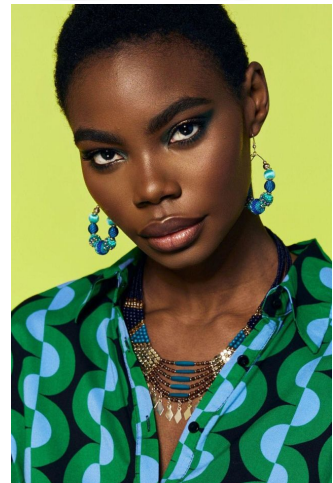


KARIN

MODELS AGENCY

Djo BIBALOU

Height : 5'11" / 180 cm | Bust : 33" / 84 cm | Waist : 24.5" / 62 cm | Hips : 36" / 91 cm | Shoe : 10.0 US / 7.0 UK | Hair Colour : Black | Eyes : Brown

KARIN
MODELS AGENCY

Djo BIBALOU

Height : 5'11" / 180 cm | Bust : 33" / 84 cm | Waist : 24.5" / 62 cm | Hips : 36" / 91 cm | Shoe : 10.0 US / 7.0 UK | Hair Colour : Black | Eyes : Brown

KARIN
MODELS AGENCY

Djo BIBALOU

Height : 5'11" / 180 cm | Bust : 33" / 84 cm | Waist : 24.5" / 62 cm | Hips : 36" / 91 cm | Shoe : 10.0 US / 7.0 UK | Hair Colour : Black | Eyes : Brown

KARIN

MODELS AGENCY

Djo BIBALOU

Height : 5'11" / 180 cm | Bust : 33" / 84 cm | Waist : 24.5" / 62 cm | Hips : 36" / 91 cm | Shoe : 10.0 US / 7.0 UK | Hair Colour : Black | Eyes : Brown

KARIN

MODELS AGENCY

Djo BIBALOU

Height : 5'11" / 180 cm | Bust : 33" / 84 cm | Waist : 24.5" / 62 cm | Hips : 36" / 91 cm | Shoe : 10.0 US / 7.0 UK | Hair Colour : Black | Eyes : Brown