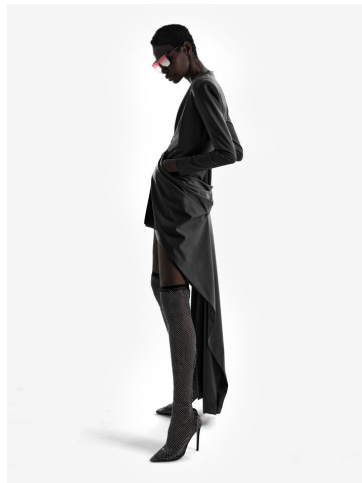


KARIN

MODELS AGENCY

Djo BIBALOU

Height : 5'11" / 180 cm | Bust : 33" / 84 cm | Waist : 24.5" / 62 cm | Hips : 36" / 91 cm | Shoe : 10.0 US / 7.0 UK | Hair Colour : Black | Eyes : Brown

KARIN
MODELS AGENCY

Djo BIBALOU

Height : 5'11" / 180 cm | Bust : 33" / 84 cm | Waist : 24.5" / 62 cm | Hips : 36" / 91 cm | Shoe : 10.0 US / 7.0 UK | Hair Colour : Black | Eyes : Brown

KARIN
MODELS AGENCY

Djo BIBALOU

Height : 5'11" / 180 cm | Bust : 33" / 84 cm | Waist : 24.5" / 62 cm | Hips : 36" / 91 cm | Shoe : 10.0 US / 7.0 UK | Hair Colour : Black | Eyes : Brown

KARIN

MODELS AGENCY

Djo BIBALOU

Height : 5'11" / 180 cm | Bust : 33" / 84 cm | Waist : 24.5" / 62 cm | Hips : 36" / 91 cm | Shoe : 10.0 US / 7.0 UK | Hair Colour : Black | Eyes : Brown

KARIN

MODELS AGENCY

Djo BIBALOU

Height : 5'11" / 180 cm | Bust : 33" / 84 cm | Waist : 24.5" / 62 cm | Hips : 36" / 91 cm | Shoe : 10.0 US / 7.0 UK | Hair Colour : Black | Eyes : Brown