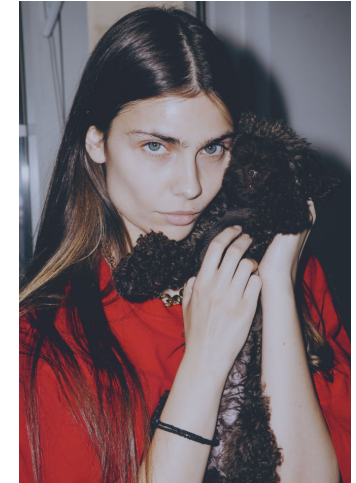

KARIN

MODELS AGENCY

ELIZABET TREIHERMAN

Height : 5'11" / 180 cm | Bust : 31" / 79 cm | Waist : 25" / 64 cm | Hips : 34" / 86 cm | Shoe : 8.0 US / 6.0 UK | Hair Colour : Brown Venetian | Eyes : Blue/Green