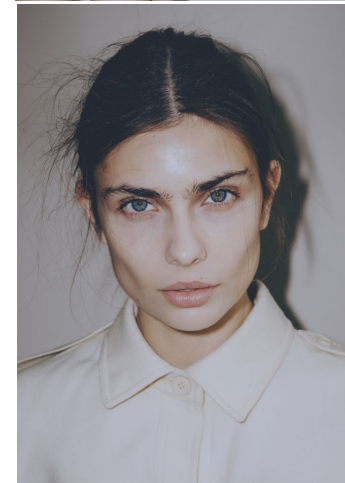

KARIN

MODELS AGENCY

ELIZABET TREIHERMAN

Height : 5'11" / 180 cm | Bust : 31" / 79 cm | Waist : 25" / 64 cm | Hips : 34" / 86 cm | Shoe : 8.0 US / 6.0 UK | Hair Colour : Brown Venetian | Eyes : Blue/Green