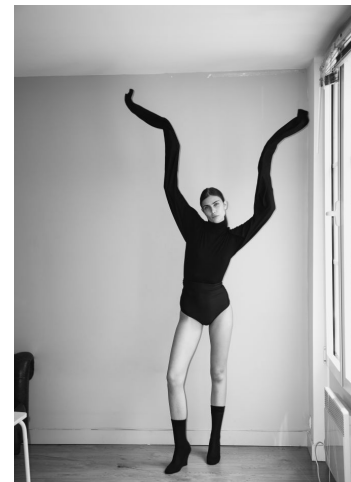

# KARIN

---

MODELS AGENCY

---

ELIZABET TREIHERMAN

Height : 5'11" / 180 cm | Bust : 31" / 79 cm | Waist : 25" / 64 cm | Hips : 34" / 86 cm | Shoe : 8.0 US / 6.0 UK | Hair Colour : Brown Venetian | Eyes : Blue/Green

# KARIN

MODELS AGENCY

ELIZABET TREIHERMAN

Height : 5'11" / 180 cm | Bust : 31" / 79 cm | Waist : 25" / 64 cm | Hips : 34" / 86 cm | Shoe : 8.0 US / 6.0 UK | Hair Colour : Brown Venetian | Eyes : Blue/Green