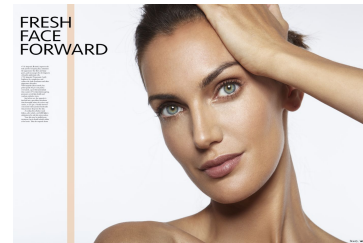


KARIN

MODELS AGENCY

Emily CAILLON

Height : 5'9.5" / 176 cm | Bust : 33" / 84 cm | Waist : 25" / 64 cm | Hips : 36" / 91 cm | Shoe : 8.5 US / 6.0 UK | Hair Colour : Dark Brown | Eyes : Blue

KARIN

MODELS AGENCY