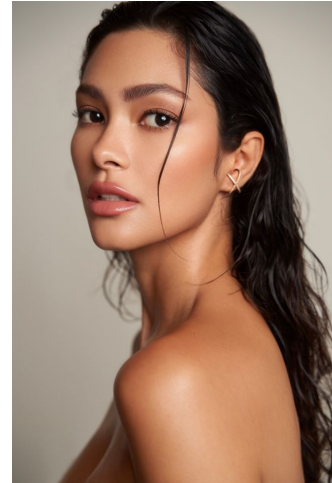


KARIN

MODELS AGENCY

Fatima

Height : 5'8.5" / 174 cm | Bust : 32.5" / 83 cm | Waist : 25" / 63 cm | Hips : 36" / 92 cm | Shoe : 8.0 US / 6.0 UK | Hair Colour : Brown | Eyes : Brown

KARIN

MODELS AGENCY

Fatima

Height : 5'8.5" / 174 cm | Bust : 32.5" / 83 cm | Waist : 25" / 63 cm | Hips : 36" / 92 cm | Shoe : 8.0 US / 6.0 UK | Hair Colour : Brown | Eyes : Brown

KARIN

MODELS AGENCY

Fatima

Height : 5'8.5" / 174 cm | Bust : 32.5" / 83 cm | Waist : 25" / 63 cm | Hips : 36" / 92 cm | Shoe : 8.0 US / 6.0 UK | Hair Colour : Brown | Eyes : Brown