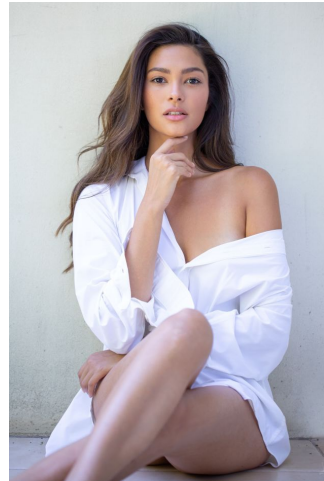


KARIN

MODELS AGENCY

Fatima

Height : 5'8.5" / 174 cm | Bust : 32.5" / 83 cm | Waist : 25" / 63 cm | Hips : 36" / 92 cm | Shoe : 8.0 US / 6.0 UK | Hair Colour : Brown | Eyes : Brown

KARIN

MODELS AGENCY

Fatima

Height : 5'8.5" / 174 cm | Bust : 32.5" / 83 cm | Waist : 25" / 63 cm | Hips : 36" / 92 cm | Shoe : 8.0 US / 6.0 UK | Hair Colour : Brown | Eyes : Brown

KARIN

MODELS AGENCY

Fatima

Height : 5'8.5" / 174 cm | Bust : 32.5" / 83 cm | Waist : 25" / 63 cm | Hips : 36" / 92 cm | Shoe : 8.0 US / 6.0 UK | Hair Colour : Brown | Eyes : Brown