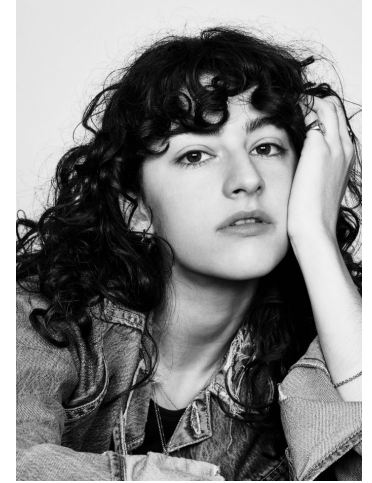

# KARIN

---

MODELS AGENCY

---

Fran Scheidecker

Height : 5'8.5" / 174 cm | Bust : 32" / 81 cm | Waist : 24.5" / 62 cm | Hips : 35.5" / 90 cm | Shoe : 8.0 US / 6.0 UK | Hair Colour : Dark Brown | Eyes : Brown

**KARIN**  
MODELS AGENCY

**Fran Scheidecker**

Height : 5'8.5" / 174 cm | Bust : 32" / 81 cm | Waist : 24.5" / 62 cm | Hips : 35.5" / 90 cm | Shoe : 8.0 US / 6.0 UK | Hair Colour : Dark Brown | Eyes : Brown