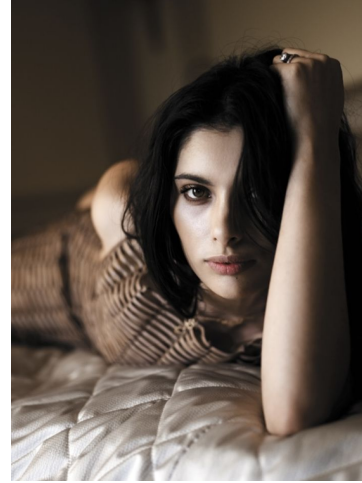


KARIN

MODELS AGENCY

Gabriella WRIGHT

Height : 5'9" / 175 cm | Bust : 33.5" / 85 cm | Waist : 25" / 64 cm | Hips : 34.5" / 88 cm | Shoe : 8.0 US / 6.0 UK | Hair Colour : Dark Brown | Eyes : Hazel

KARIN

MODELS AGENCY

Gabriella WRIGHT

Height : 5'9" / 175 cm | Bust : 33.5" / 85 cm | Waist : 25" / 64 cm | Hips : 34.5" / 88 cm | Shoe : 8.0 US / 6.0 UK | Hair Colour : Dark Brown | Eyes : Hazel