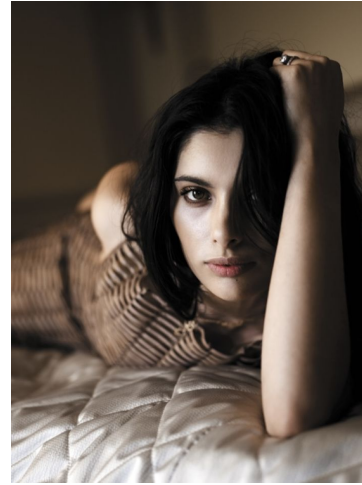


KARIN

MODELS AGENCY

Gabriella WRIGHT

Height : 5'9" / 175 cm | Bust : 33.5" / 85 cm | Waist : 25" / 64 cm | Hips : 34.5" / 88 cm | Shoe : 8.0 US / 6.0 UK | Hair Colour : Dark Brown | Eyes : Hazel

KARIN

MODELS AGENCY

Gabriella WRIGHT

Height : 5'9" / 175 cm | Bust : 33.5" / 85 cm | Waist : 25" / 64 cm | Hips : 34.5" / 88 cm | Shoe : 8.0 US / 6.0 UK | Hair Colour : Dark Brown | Eyes : Hazel