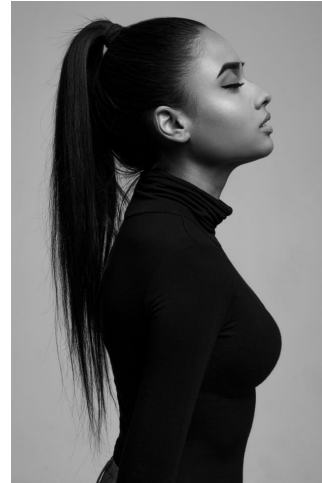

# KARIN

---

MODELS AGENCY

---

GIGI LAL

Height : 5'7" / 170 cm | Bust : 33.5" / 85 cm | Waist : 24" / 61 cm | Hips : 34.5" / 88 cm | Shoe : 5.0 US / 3.5 UK | Hair Colour : Black | Eyes : Brown

**KARIN**  
MODELS AGENCY

**GIGI LAL**

Height : 5'7" / 170 cm | Bust : 33.5" / 85 cm | Waist : 24" / 61 cm | Hips : 34.5" / 88 cm | Shoe : 5.0 US / 3.5 UK | Hair Colour : Black | Eyes : Brown

---