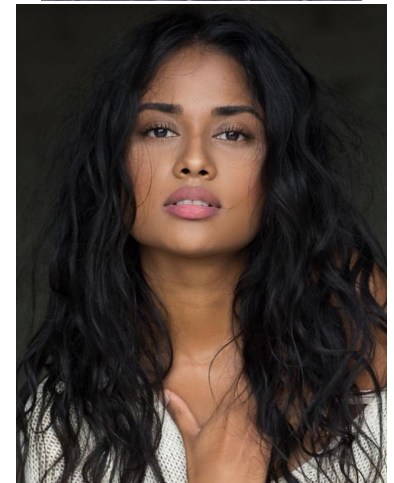

KARIN

MODELS AGENCY

GIGI LAL

Height : 5'7" / 170 cm | Bust : 33.5" / 85 cm | Waist : 24" / 61 cm | Hips : 34.5" / 88 cm | Shoe : 5.0 US / 3.5 UK | Hair Colour : Black | Eyes : Brown