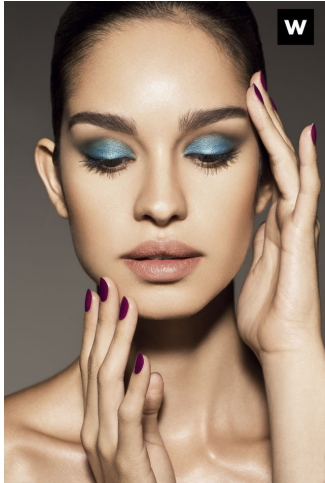

KARIN

MODELS AGENCY

Hilda Dias Pimentel

Height : 5'10.5" / 179 cm | Bust : 32" / 81 cm | Waist : 24" / 61 cm | Hips : 36" / 91 cm | Shoe : 9.0 US / 6.5 UK | Hair Colour : Black | Eyes : Brown