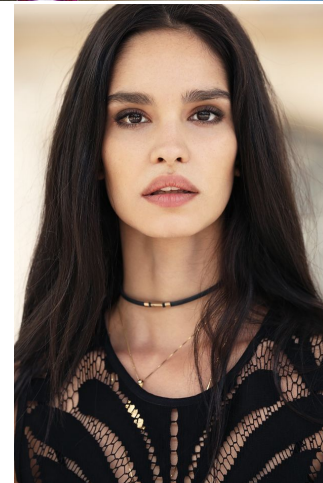

KARIN

MODELS AGENCY

Hilda Dias Pimentel

Height : 5'10.5" / 179 cm | Bust : 32" / 81 cm | Waist : 24" / 61 cm | Hips : 36" / 91 cm | Shoe : 9.0 US / 6.5 UK | Hair Colour : Black | Eyes : Brown