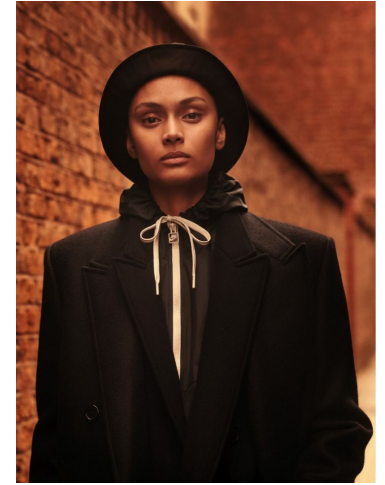


KARIN

MODELS AGENCY

Jasmine Hussain

Height : 5'8.5" / 174 cm | Bust : 29" / 74 cm | Waist : 23.5" / 60 cm | Hips : 36" / 92 cm | Shoe : 9.0 US / 6.5 UK | Hair Colour : Brown | Eyes : Brown

KARIN
MODELS AGENCY

Jasmine Hussain

Height : 5'8.5" / 174 cm | Bust : 29" / 74 cm | Waist : 23.5" / 60 cm | Hips : 36" / 92 cm | Shoe : 9.0 US / 6.5 UK | Hair Colour : Brown | Eyes : Brown

KARIN

MODELS AGENCY

Jasmine Hussain