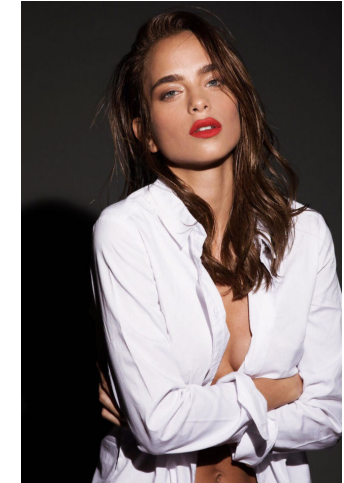

# KARIN

---

MODELS AGENCY

---

Kim

Height : 5'7.5" / 172 cm | Bust : 32.5" / 82 cm | Waist : 23.5" / 60 cm | Hips : 35.5" / 90 cm | Shoe : 7.0 US / 5.0 UK | Hair Colour : Brown | Eyes : Blue

---