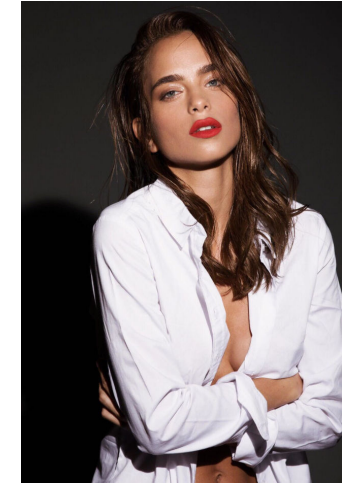


KARIN

MODELS AGENCY

Kim

Height : 5'7.5" / 172 cm | Bust : 32.5" / 82 cm | Waist : 23.5" / 60 cm | Hips : 35.5" / 90 cm | Shoe : 7.0 US / 5.0 UK | Hair Colour : Brown | Eyes : Blue

KARIN

MODELS AGENCY

Kim

Height : 5'7.5" / 172 cm | Bust : 32.5" / 82 cm | Waist : 23.5" / 60 cm | Hips : 35.5" / 90 cm | Shoe : 7.0 US / 5.0 UK | Hair Colour : Brown | Eyes : Blue

KARIN

MODELS AGENCY

Kim

Height : 5'7.5" / 172 cm | Bust : 32.5" / 82 cm | Waist : 23.5" / 60 cm | Hips : 35.5" / 90 cm | Shoe : 7.0 US / 5.0 UK | Hair Colour : Brown | Eyes : Blue