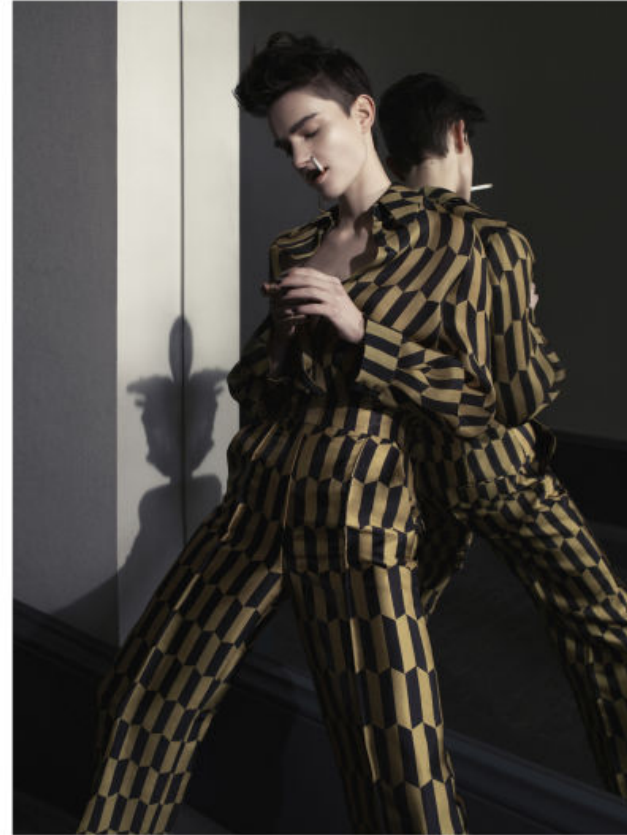


KARIN

MODELS AGENCY

Krys KUKHARCHYK

Height : 5'10.5" / 179 cm | Bust : 32" / 81 cm | Waist : 24.5" / 62 cm | Hips : 34.5" / 88 cm | Shoe : 8.0 US / 6.0 UK | Hair Colour : Brown | Eyes : Hazel

KARIN
MODELS AGENCY

*Silk Trouser and Blouse ETRO
Large scarf CELINE*

Costume geometric Pin DICE KATEK

Krys KUKHARCHYK

Height : 5'10.5" / 179 cm | Bust : 32" / 81 cm | Waist : 24.5" / 62 cm | Hips : 34.5" / 88 cm | Shoe : 8.0 US / 6.0 UK | Hair Colour : Brown | Eyes : Hazel