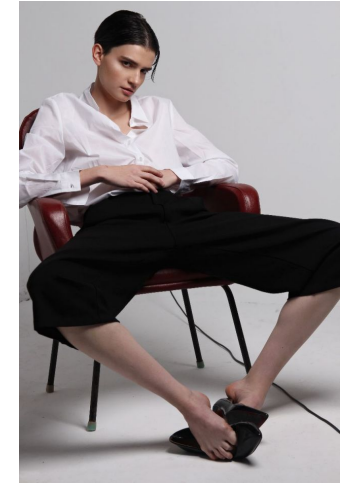

KARIN

MODELS AGENCY

Krys KUKHARCHYK

Height : 5'10.5" / 179 cm | Bust : 32" / 81 cm | Waist : 24.5" / 62 cm | Hips : 34.5" / 88 cm | Shoe : 8.0 US / 6.0 UK | Hair Colour : Brown | Eyes : Hazel