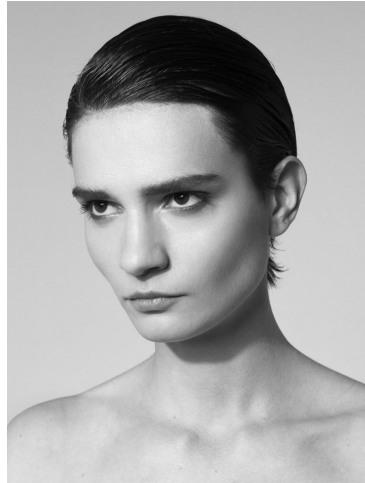

KARIN

MODELS AGENCY

Krys KUKHARCHYK

Height : 5'10.5" / 179 cm | Bust : 32" / 81 cm | Waist : 24.5" / 62 cm | Hips : 34.5" / 88 cm | Shoe : 8.0 US / 6.0 UK | Hair Colour : Brown | Eyes : Hazel