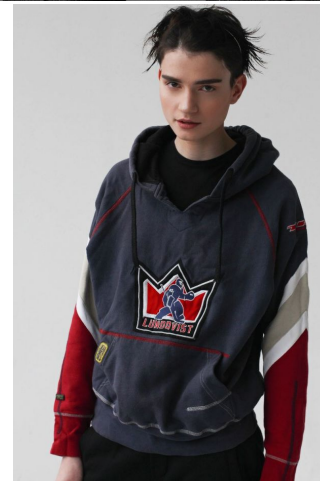

KARIN

MODELS AGENCY

Krys KUKHARCHYK

Height : 5'10.5" / 179 cm | Bust : 32" / 81 cm | Waist : 24.5" / 62 cm | Hips : 34.5" / 88 cm | Shoe : 8.0 US / 6.0 UK | Hair Colour : Brown | Eyes : Hazel