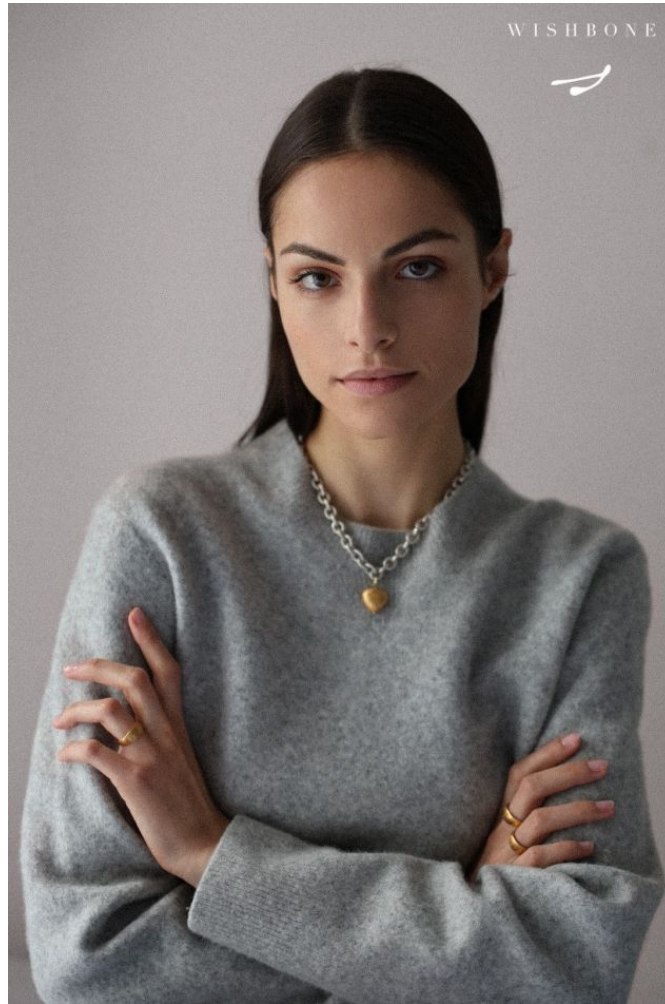


KARIN

MODELS AGENCY

Lila Janot

Height : 5'8" / 173 cm | Bust : 32.5" / 83 cm | Waist : 25" / 63 cm | Hips : 34.5" / 88 cm | Shoe : 8.0 US / 6.0 UK | Hair Colour : Brunette | Eyes : Brown

KARIN

MODELS AGENCY

Lila Janot

Height : 5'8" / 173 cm | Bust : 32.5" / 83 cm | Waist : 25" / 63 cm | Hips : 34.5" / 88 cm | Shoe : 8.0 US / 6.0 UK | Hair Colour : Brunette | Eyes : Brown

KARIN

MODELS AGENCY

Lila Janot

Height : 5'8" / 173 cm | Bust : 32.5" / 83 cm | Waist : 25" / 63 cm | Hips : 34.5" / 88 cm | Shoe : 8.0 US / 6.0 UK | Hair Colour : Brunette | Eyes : Brown