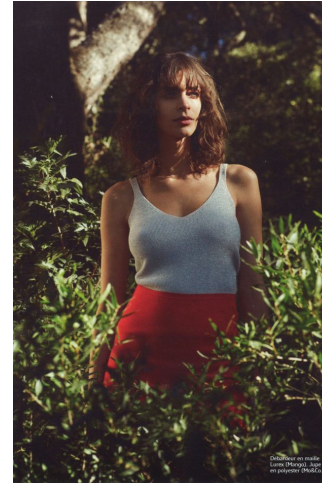


KARIN

MODELS AGENCY

Marianna ROMANELLI SANCHEZ

Height : 5'9" / 175 cm | Bust : 34" / 86 cm | Waist : 25.5" / 65 cm | Hips : 36" / 92 cm | Shoe : 8.0 US / 6.0 UK | Hair Colour : Brown | Eyes : Green

KARIN

MODELS AGENCY

Marianna ROMANELLI SANCHEZ

Height : 5'9" / 175 cm | Bust : 34" / 86 cm | Waist : 25.5" / 65 cm | Hips : 36" / 92 cm | Shoe : 8.0 US / 6.0 UK | Hair Colour : Brown | Eyes : Green

KARIN

MODELS AGENCY

Marianna ROMANELLI SANCHEZ

Height : 5'9" / 175 cm | Bust : 34" / 86 cm | Waist : 25.5" / 65 cm | Hips : 36" / 92 cm | Shoe : 8.0 US / 6.0 UK | Hair Colour : Brown | Eyes : Green