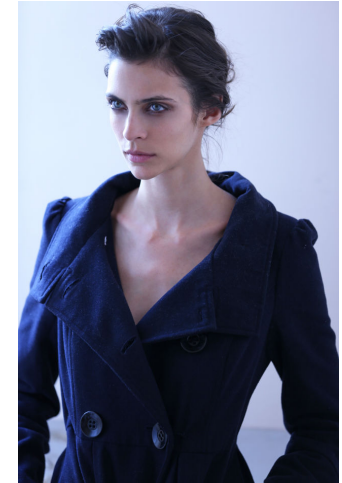


KARIN

MODELS AGENCY

Marianna ROMANELLI SANCHEZ

Height : 5'9" / 175 cm | Bust : 34" / 86 cm | Waist : 25.5" / 65 cm | Hips : 36" / 92 cm | Shoe : 8.0 US / 6.0 UK | Hair Colour : Brown | Eyes : Green

KARIN

MODELS AGENCY

Marianna ROMANELLI SANCHEZ

Height : 5'9" / 175 cm | Bust : 34" / 86 cm | Waist : 25.5" / 65 cm | Hips : 36" / 92 cm | Shoe : 8.0 US / 6.0 UK | Hair Colour : Brown | Eyes : Green

KARIN

MODELS AGENCY