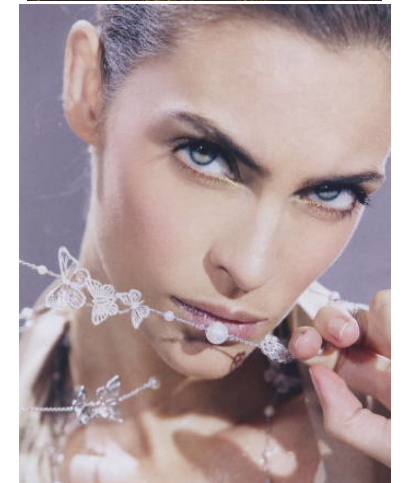


KARIN

MODELS AGENCY

Marianna ROMANELLI SANCHEZ

Height : 5'9" / 175 cm | Bust : 34" / 86 cm | Waist : 25.5" / 65 cm | Hips : 36" / 92 cm | Shoe : 8.0 US / 6.0 UK | Hair Colour : Brown | Eyes : Green

KARIN

MODELS AGENCY

Marianna ROMANELLI SANCHEZ

Height : 5'9" / 175 cm | Bust : 34" / 86 cm | Waist : 25.5" / 65 cm | Hips : 36" / 92 cm | Shoe : 8.0 US / 6.0 UK | Hair Colour : Brown | Eyes : Green

KARIN

MODELS AGENCY

Marianna ROMANELLI SANCHEZ

Height : 5'9" / 175 cm | Bust : 34" / 86 cm | Waist : 25.5" / 65 cm | Hips : 36" / 92 cm | Shoe : 8.0 US / 6.0 UK | Hair Colour : Brown | Eyes : Green