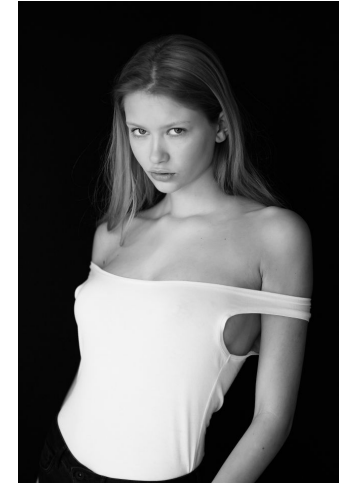

# KARIN

---

MODELS AGENCY

---

Marie Leroy

Height : 5'11" / 180 cm | Bust : 32.5" / 82 cm | Waist : 24.5" / 62 cm | Hips : 35" / 89 cm | Shoe : 10.5 US / 7.5 UK | Hair Colour : Blonde | Eyes : Blue

**KARIN**  
MODELS AGENCY

Marie Leroy

Height : 5'11" / 180 cm | Bust : 32.5" / 82 cm | Waist : 24.5" / 62 cm | Hips : 35" / 89 cm | Shoe : 10.5 US / 7.5 UK | Hair Colour : Blonde | Eyes : Blue

---