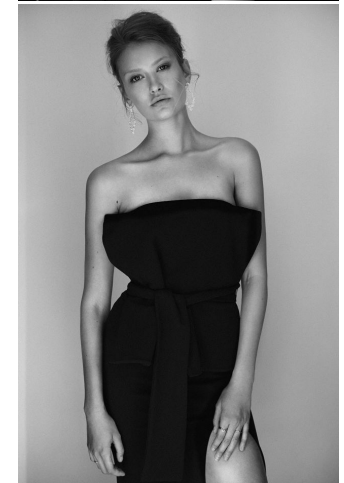

# KARIN

---

MODELS AGENCY

---

Marie Leroy

Height : 5'11" / 180 cm | Bust : 32.5" / 82 cm | Waist : 24.5" / 62 cm | Hips : 35" / 89 cm | Shoe : 10.5 US / 7.5 UK | Hair Colour : Blonde | Eyes : Blue

**KARIN**  
MODELS AGENCY

Marie Leroy

Height : 5'11" / 180 cm | Bust : 32.5" / 82 cm | Waist : 24.5" / 62 cm | Hips : 35" / 89 cm | Shoe : 10.5 US / 7.5 UK | Hair Colour : Blonde | Eyes : Blue

---