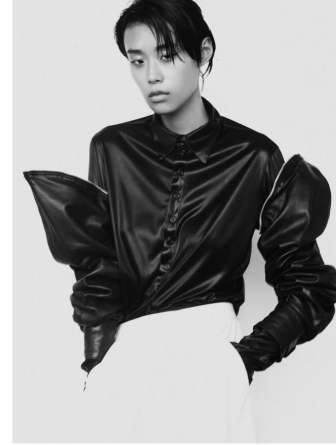

KARIN

MODELS AGENCY

Meng Wei

Height : 5'10.5" / 179 cm | Bust : 32" / 81 cm | Waist : 23.5" / 60 cm | Hips : 34.5" / 87 cm | Shoe : 8.0 US / 6.0 UK | Hair Colour : Black | Eyes : Brown