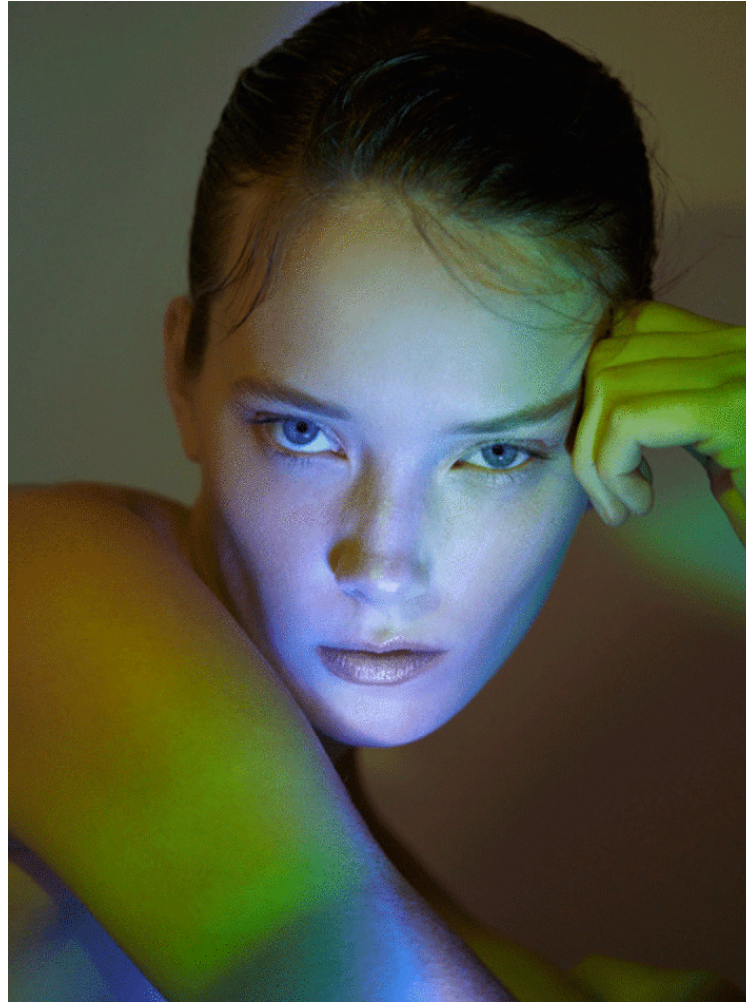

# KARIN

---

MODELS AGENCY

---

Mildred Gustafsson •

Height : 5'10.5" / 179 cm | Bust : 32.5" / 82 cm | Waist : 23" / 59 cm | Hips : 35.5" / 90 cm | Shoe : 10.0 US / 7.0 UK | Hair Colour : Light Brown | Eyes : Blue

**KARIN**  
MODELS AGENCY

**Mildred Gustafsson •**

Height : 5'10.5" / 179 cm | Bust : 32.5" / 82 cm | Waist : 23" / 59 cm | Hips : 35.5" / 90 cm | Shoe : 10.0 US / 7.0 UK | Hair Colour : Light Brown | Eyes : Blue