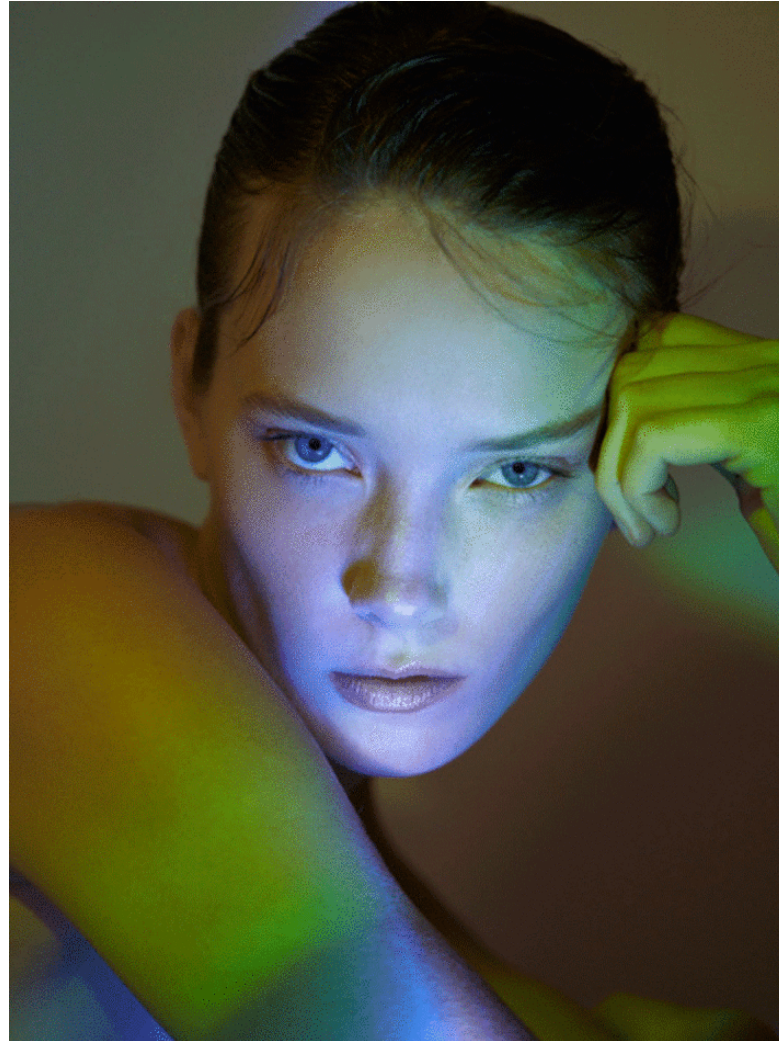

KARIN

MODELS AGENCY

Mildred Gustafsson •

Height : 5'10.5" / 179 cm | Bust : 32.5" / 82 cm | Waist : 23" / 59 cm | Hips : 35.5" / 90 cm | Shoe : 10.0 US / 7.0 UK | Hair Colour : Light Brown | Eyes : Blue

KARIN
MODELS AGENCY

Mildred Gustafsson •

Height : 5'10.5" / 179 cm | Bust : 32.5" / 82 cm | Waist : 23" / 59 cm | Hips : 35.5" / 90 cm | Shoe : 10.0 US / 7.0 UK | Hair Colour : Light Brown | Eyes : Blue

KARIN
MODELS AGENCY

Mildred Gustafsson •

Height : 5'10.5" / 179 cm | Bust : 32.5" / 82 cm | Waist : 23" / 59 cm | Hips : 35.5" / 90 cm | Shoe : 10.0 US / 7.0 UK | Hair Colour : Light Brown | Eyes : Blue

KARIN

MODELS AGENCY

Mildred Gustafsson •

Height : 5'10.5" / 179 cm | Bust : 32.5" / 82 cm | Waist : 23" / 59 cm | Hips : 35.5" / 90 cm | Shoe : 10.0 US / 7.0 UK | Hair Colour : Light Brown | Eyes : Blue