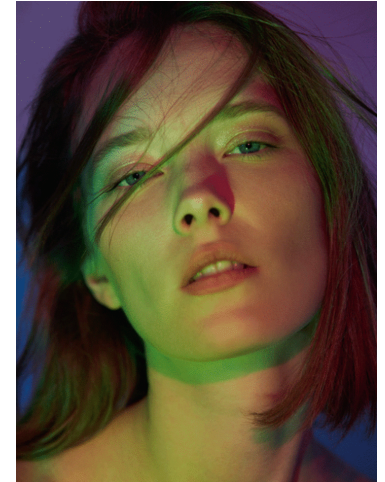

KARIN

MODELS AGENCY

Mildred Gustafsson •

Height : 5'10.5" / 179 cm | Bust : 32.5" / 82 cm | Waist : 23" / 59 cm | Hips : 35.5" / 90 cm | Shoe : 10.0 US / 7.0 UK | Hair Colour : Light Brown | Eyes : Blue

KARIN
MODELS AGENCY

Mildred Gustafsson •

Height : 5'10.5" / 179 cm | Bust : 32.5" / 82 cm | Waist : 23" / 59 cm | Hips : 35.5" / 90 cm | Shoe : 10.0 US / 7.0 UK | Hair Colour : Light Brown | Eyes : Blue

KARIN
MODELS AGENCY

Mildred Gustafsson •

Height : 5'10.5" / 179 cm | Bust : 32.5" / 82 cm | Waist : 23" / 59 cm | Hips : 35.5" / 90 cm | Shoe : 10.0 US / 7.0 UK | Hair Colour : Light Brown | Eyes : Blue

KARIN

MODELS AGENCY

Mildred Gustafsson •