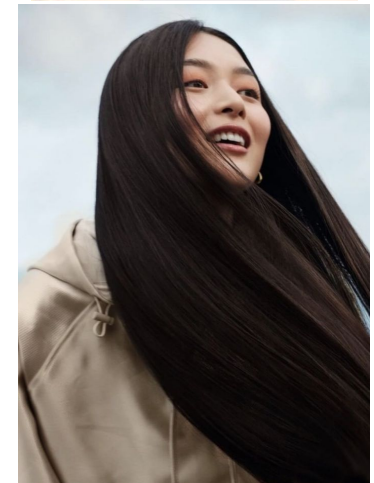


KARIN

MODELS AGENCY

Minjee Uyanga

Height : 5'7" / 170 cm | Bust : 33.5" / 85 cm | Waist : 26" / 66 cm | Hips : 36" / 92 cm | Shoe : 6.0 US / 4.0 UK | Hair Colour : Black | Eyes : Brown

KARIN

MODELS AGENCY