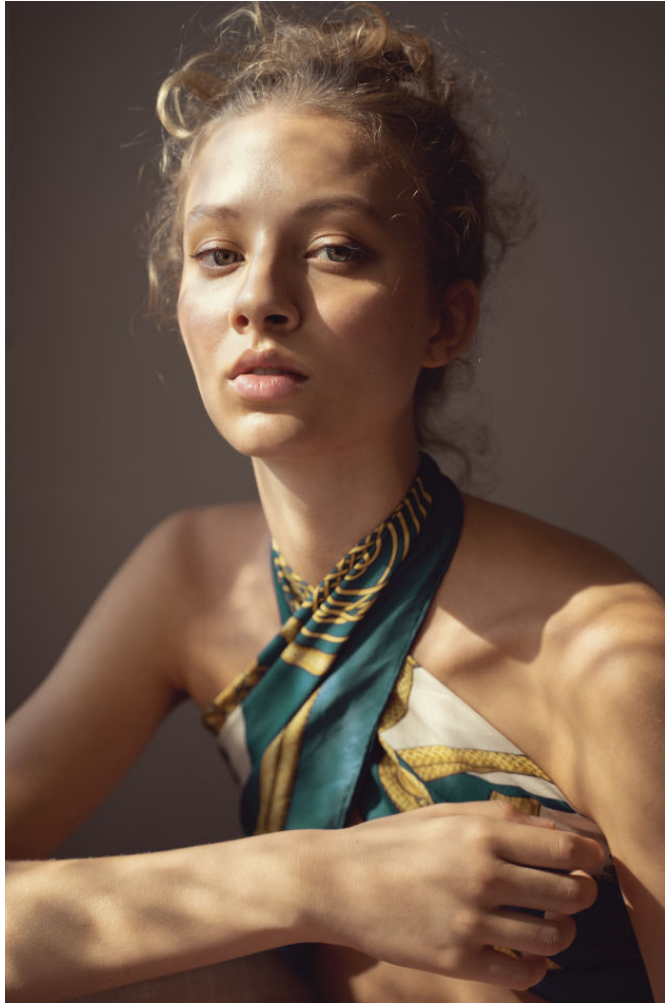

KARIN
MODELS AGENCY

Nike Hapkemeyer

Height : 5'9.5" / 177 cm | Bust : 30.5" / 78 cm | Waist : 23" / 59 cm | Hips : 34.5" / 88 cm | Shoe : 7.0 US / 5.0 UK | Hair Colour : Blonde | Eyes : Blue