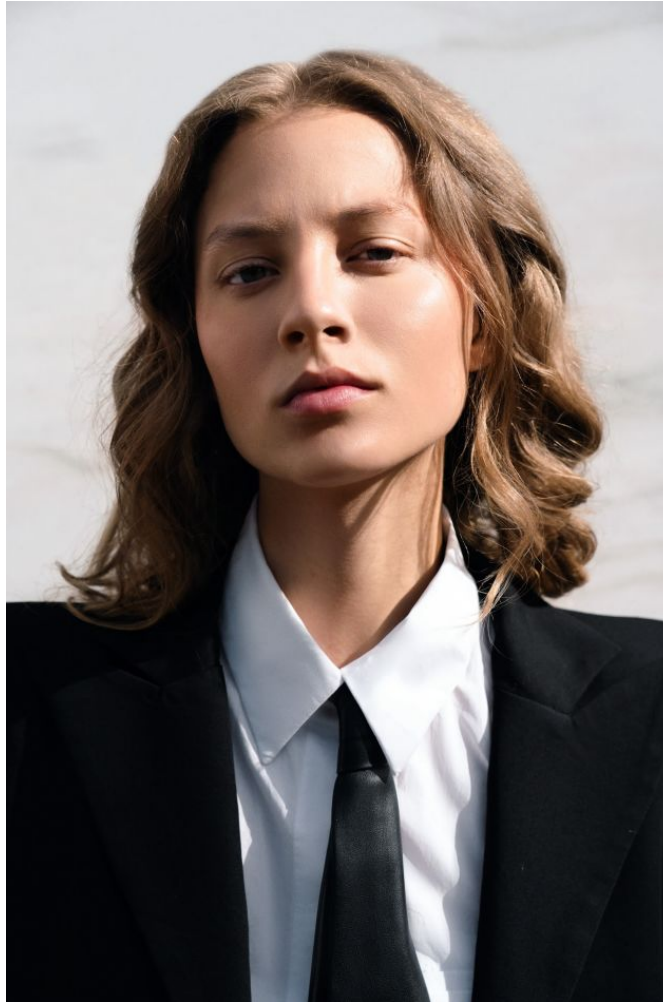

KARIN

MODELS AGENCY

Nike Hapkemeyer

Height : 5'9.5" / 177 cm | Bust : 30.5" / 78 cm | Waist : 23" / 59 cm | Hips : 34.5" / 88 cm | Shoe : 7.0 US / 5.0 UK | Hair Colour : Blonde | Eyes : Blue

KARIN

MODELS AGENCY