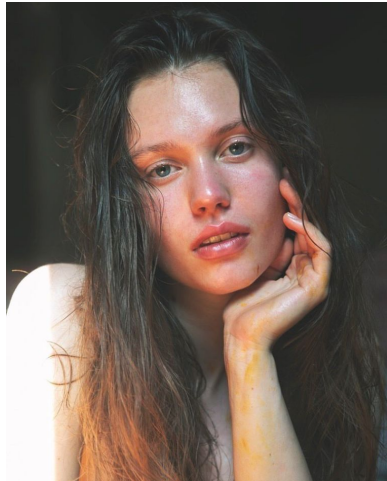

# KARIN

---

MODELS AGENCY

---

Niki Lubowicz

Height : 5'8.5" / 174 cm | Bust : 34.5" / 88 cm | Waist : 25.5" / 65 cm | Hips : 36" / 91 cm | Shoe : 8.0 US / 6.0 UK | Hair Colour : Dark Blonde | Eyes : Blue

**KARIN**  
MODELS AGENCY

**Niki Lubowicz**

Height : 5'8.5" / 174 cm | Bust : 34.5" / 88 cm | Waist : 25.5" / 65 cm | Hips : 36" / 91 cm | Shoe : 8.0 US / 6.0 UK | Hair Colour : Dark Blonde | Eyes : Blue

---