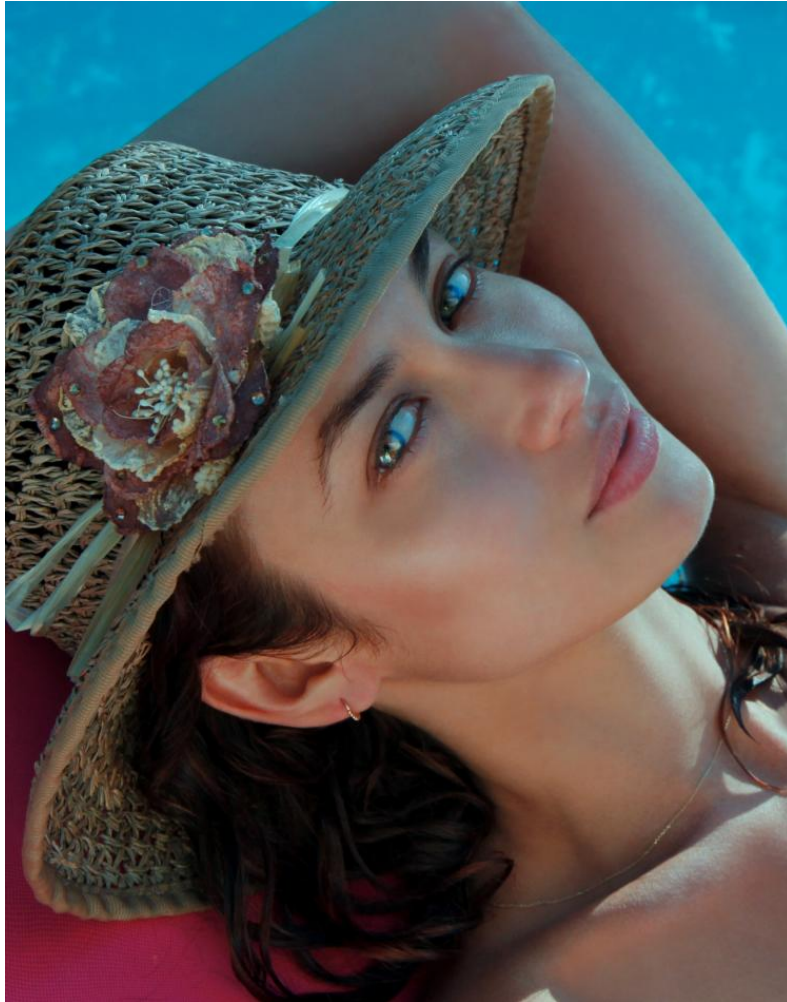

KARIN

MODELS AGENCY

OLGA KURYLENKO

Height : 5'9.5" / 176 cm | Bust : 35.5" / 90 cm | Waist : 25" / 64 cm | Hips : 36" / 91 cm | Hair Colour : Dark Brown | Eyes : Green