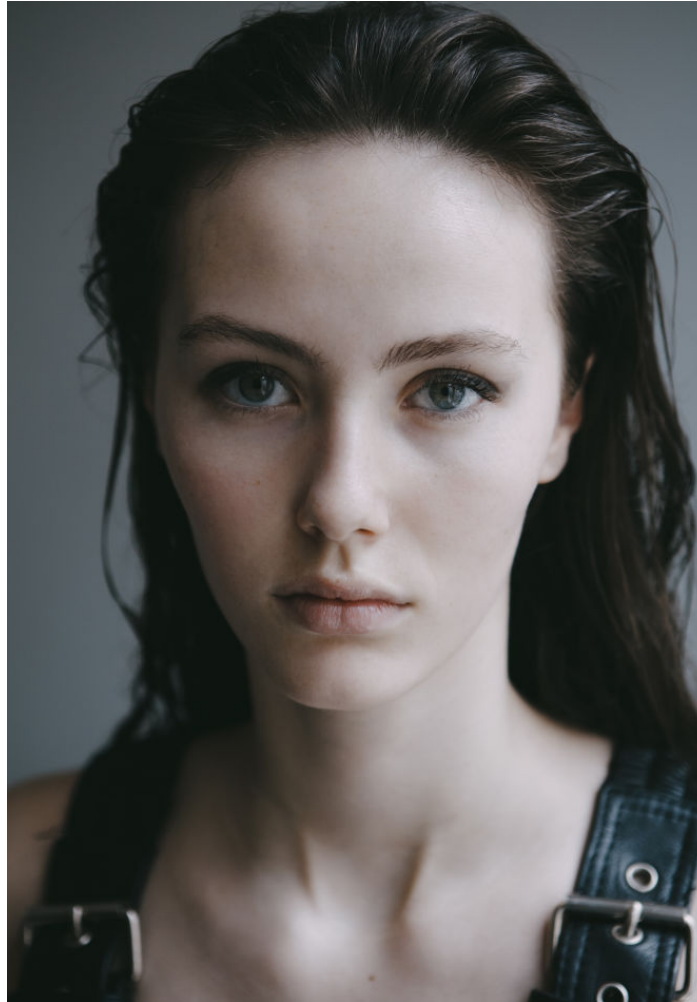

KARIN

MODELS AGENCY

Paolina

Height : 5'10" / 178 cm | Bust : 32.5" / 83 cm | Waist : 25.5" / 65 cm | Hips : 38.5" / 98 cm | Shoe : 9.0 US / 6.5 UK | Hair Colour : Brown | Eyes : Blue

KARIN

MODELS AGENCY

Paolina

Height : 5'10" / 178 cm | Bust : 32.5" / 83 cm | Waist : 25.5" / 65 cm | Hips : 38.5" / 98 cm | Shoe : 9.0 US / 6.5 UK | Hair Colour : Brown | Eyes : Blue

KARIN

MODELS AGENCY

Paolina

Height : 5'10" / 178 cm | Bust : 32.5" / 83 cm | Waist : 25.5" / 65 cm | Hips : 38.5" / 98 cm | Shoe : 9.0 US / 6.5 UK | Hair Colour : Brown | Eyes : Blue