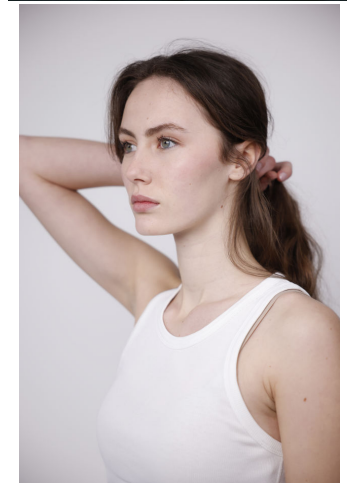

KARIN

MODELS AGENCY

Paolina

Height : 5'10" / 178 cm | Bust : 32.5" / 83 cm | Waist : 25.5" / 65 cm | Hips : 38.5" / 98 cm | Shoe : 9.0 US / 6.5 UK | Hair Colour : Brown | Eyes : Blue

KARIN
MODELS AGENCY

Paolina

Height : 5'10" / 178 cm | Bust : 32.5" / 83 cm | Waist : 25.5" / 65 cm | Hips : 38.5" / 98 cm | Shoe : 9.0 US / 6.5 UK | Hair Colour : Brown | Eyes : Blue

KARIN
MODELS AGENCY

Paolina

Height : 5'10" / 178 cm | Bust : 32.5" / 83 cm | Waist : 25.5" / 65 cm | Hips : 38.5" / 98 cm | Shoe : 9.0 US / 6.5 UK | Hair Colour : Brown | Eyes : Blue