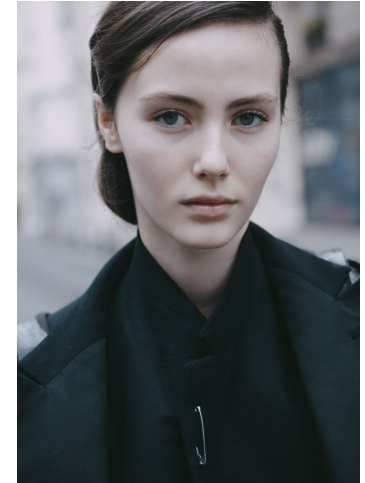

KARIN

MODELS AGENCY

Paolina

Height : 5'10" / 178 cm | Bust : 32.5" / 83 cm | Waist : 25.5" / 65 cm | Hips : 38.5" / 98 cm | Shoe : 9.0 US / 6.5 UK | Hair Colour : Brown | Eyes : Blue

KARIN
MODELS AGENCY

Paolina

Height : 5'10" / 178 cm | Bust : 32.5" / 83 cm | Waist : 25.5" / 65 cm | Hips : 38.5" / 98 cm | Shoe : 9.0 US / 6.5 UK | Hair Colour : Brown | Eyes : Blue

KARIN
MODELS AGENCY

Paolina

Height : 5'10" / 178 cm | Bust : 32.5" / 83 cm | Waist : 25.5" / 65 cm | Hips : 38.5" / 98 cm | Shoe : 9.0 US / 6.5 UK | Hair Colour : Brown | Eyes : Blue