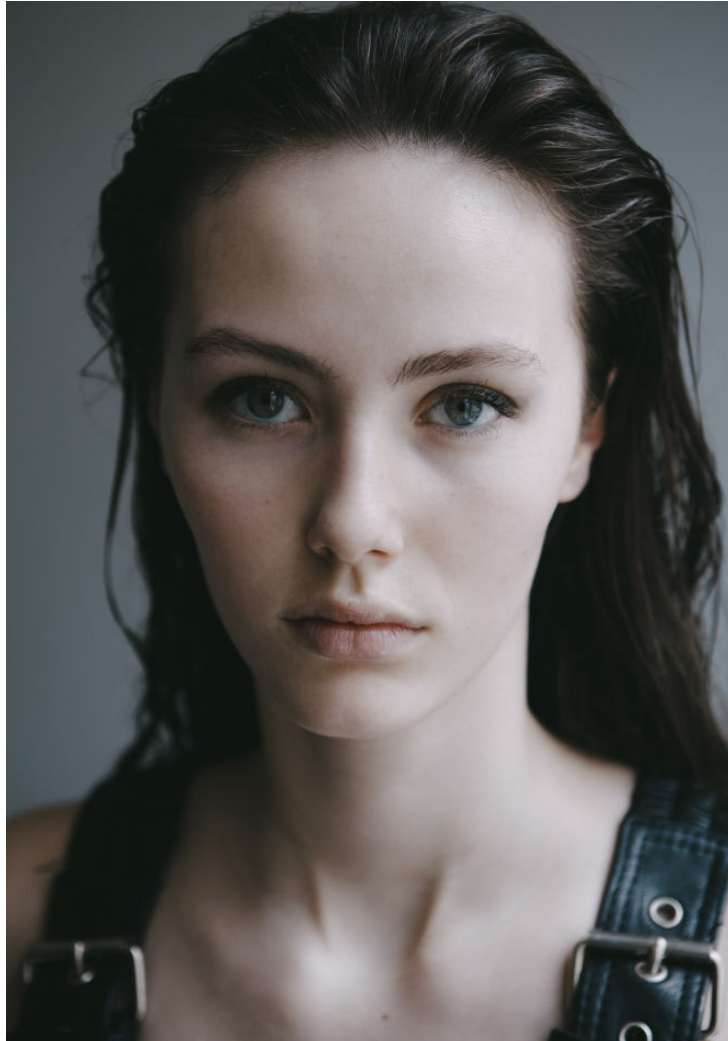

KARIN

MODELS AGENCY

Paolina

Height : 5'10" / 178 cm | Bust : 32.5" / 83 cm | Waist : 25.5" / 65 cm | Hips : 38.5" / 98 cm | Shoe : 9.0 US / 6.5 UK | Hair Colour : Brown | Eyes : Blue

KARIN
MODELS AGENCY

Paolina

Height : 5'10" / 178 cm | Bust : 32.5" / 83 cm | Waist : 25.5" / 65 cm | Hips : 38.5" / 98 cm | Shoe : 9.0 US / 6.5 UK | Hair Colour : Brown | Eyes : Blue

KARIN
MODELS AGENCY

Paolina

Height : 5'10" / 178 cm | Bust : 32.5" / 83 cm | Waist : 25.5" / 65 cm | Hips : 38.5" / 98 cm | Shoe : 9.0 US / 6.5 UK | Hair Colour : Brown | Eyes : Blue

KARIN

MODELS AGENCY

Paolina

Height : 5'10" / 178 cm | Bust : 32.5" / 83 cm | Waist : 25.5" / 65 cm | Hips : 38.5" / 98 cm | Shoe : 9.0 US / 6.5 UK | Hair Colour : Brown | Eyes : Blue