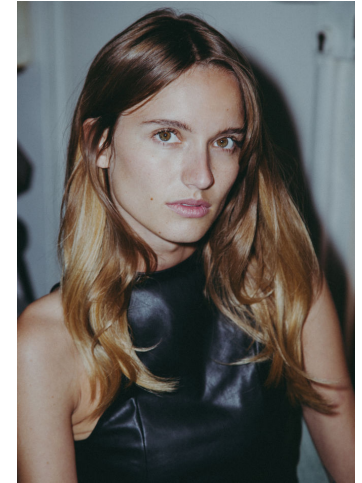


KARIN

MODELS AGENCY

Philou CELARIES

Height : 5'9" / 175 cm | Bust : 32.5" / 82 cm | Waist : 24" / 61 cm | Hips : 35.5" / 90 cm | Shoe : 7.0 US / 5.0 UK | Hair Colour : Blonde | Eyes : Green/Brown

KARIN

MODELS AGENCY

Philou CELARIES

Height : 5'9" / 175 cm | Bust : 32.5" / 82 cm | Waist : 24" / 61 cm | Hips : 35.5" / 90 cm | Shoe : 7.0 US / 5.0 UK | Hair Colour : Blonde | Eyes : Green/Brown

KARIN

MODELS AGENCY

Philou CELARIES