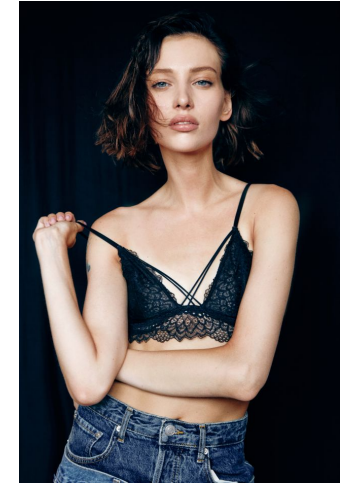


KARIN

MODELS AGENCY

Rita STAR

Height : 5'11" / 180 cm | Bust : 32.5" / 82 cm | Waist : 23.5" / 60 cm | Hips : 34.5" / 88 cm | Shoe : 8.0 US / 6.0 UK | Hair Colour : Light Blonde | Eyes : Blue

KARIN

MODELS AGENCY

Rita STAR

Height : 5'11" / 180 cm | Bust : 32.5" / 82 cm | Waist : 23.5" / 60 cm | Hips : 34.5" / 88 cm | Shoe : 8.0 US / 6.0 UK | Hair Colour : Light Blonde | Eyes : Blue

KARIN

MODELS AGENCY

Rita STAR

Height : 5'11" / 180 cm | Bust : 32.5" / 82 cm | Waist : 23.5" / 60 cm | Hips : 34.5" / 88 cm | Shoe : 8.0 US / 6.0 UK | Hair Colour : Light Blonde | Eyes : Blue