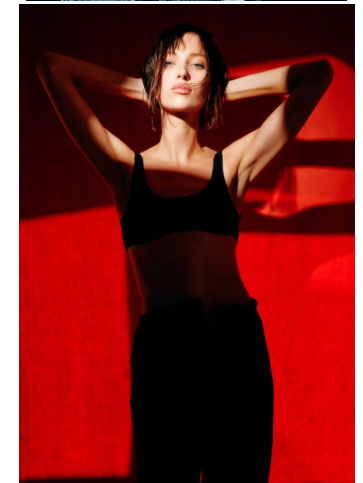


KARIN

MODELS AGENCY

Rita STAR

Height : 5'11" / 180 cm | Bust : 32.5" / 82 cm | Waist : 23.5" / 60 cm | Hips : 34.5" / 88 cm | Shoe : 8.0 US / 6.0 UK | Hair Colour : Light Blonde | Eyes : Blue

KARIN

MODELS AGENCY

Rita STAR

Height : 5'11" / 180 cm | Bust : 32.5" / 82 cm | Waist : 23.5" / 60 cm | Hips : 34.5" / 88 cm | Shoe : 8.0 US / 6.0 UK | Hair Colour : Light Blonde | Eyes : Blue

KARIN

MODELS AGENCY

Rita STAR

Height : 5'11" / 180 cm | Bust : 32.5" / 82 cm | Waist : 23.5" / 60 cm | Hips : 34.5" / 88 cm | Shoe : 8.0 US / 6.0 UK | Hair Colour : Light Blonde | Eyes : Blue