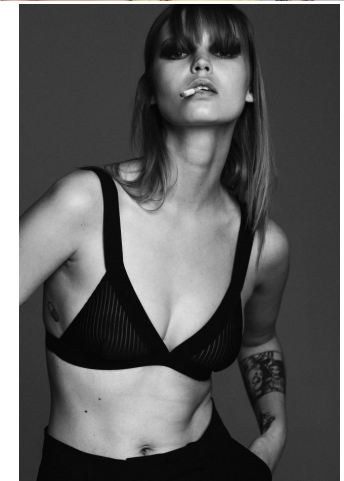


KARIN

MODELS AGENCY

Roxy KISCINSKA

Height : 5'11" / 180 cm | Bust : 32.5" / 83 cm | Waist : 24" / 61 cm | Hips : 35.5" / 90 cm | Shoe : 9.0 US / 6.5 UK | Hair Colour : Dark Blonde | Eyes : Brown

KARIN

MODELS AGENCY

Roxy KISCINSKA

Height : 5'11" / 180 cm | Bust : 32.5" / 83 cm | Waist : 24" / 61 cm | Hips : 35.5" / 90 cm | Shoe : 9.0 US / 6.5 UK | Hair Colour : Dark Blonde | Eyes : Brown

KARIN
MODELS AGENCY

Roxy KISCINSKA

Height : 5'11" / 180 cm | Bust : 32.5" / 83 cm | Waist : 24" / 61 cm | Hips : 35.5" / 90 cm | Shoe : 9.0 US / 6.5 UK | Hair Colour : Dark Blonde | Eyes : Brown

KARIN

MODELS AGENCY

RESERVED

Roxy KISCINSKA

Height : 5'11" / 180 cm | Bust : 32.5" / 83 cm | Waist : 24" / 61 cm | Hips : 35.5" / 90 cm | Shoe : 9.0 US / 6.5 UK | Hair Colour : Dark Blonde | Eyes : Brown