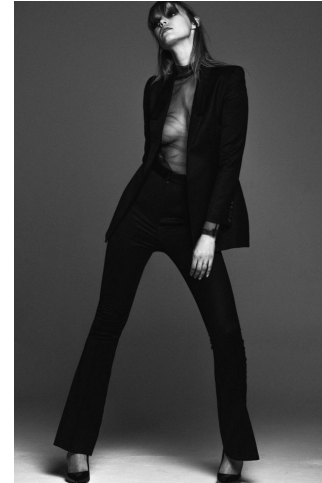


KARIN

MODELS AGENCY

Roxy KISCINSKA

Height : 5'11" / 180 cm | Bust : 32.5" / 83 cm | Waist : 24" / 61 cm | Hips : 35.5" / 90 cm | Shoe : 9.0 US / 6.5 UK | Hair Colour : Dark Blonde | Eyes : Brown

KARIN

MODELS AGENCY

Roxy KISCINSKA

Height : 5'11" / 180 cm | Bust : 32.5" / 83 cm | Waist : 24" / 61 cm | Hips : 35.5" / 90 cm | Shoe : 9.0 US / 6.5 UK | Hair Colour : Dark Blonde | Eyes : Brown

KARIN
MODELS AGENCY

Roxy KISCINSKA

Height : 5'11" / 180 cm | Bust : 32.5" / 83 cm | Waist : 24" / 61 cm | Hips : 35.5" / 90 cm | Shoe : 9.0 US / 6.5 UK | Hair Colour : Dark Blonde | Eyes : Brown

KARIN

MODELS AGENCY

RESERVED

Roxy KISCINSKA

Height : 5'11" / 180 cm | Bust : 32.5" / 83 cm | Waist : 24" / 61 cm | Hips : 35.5" / 90 cm | Shoe : 9.0 US / 6.5 UK | Hair Colour : Dark Blonde | Eyes : Brown