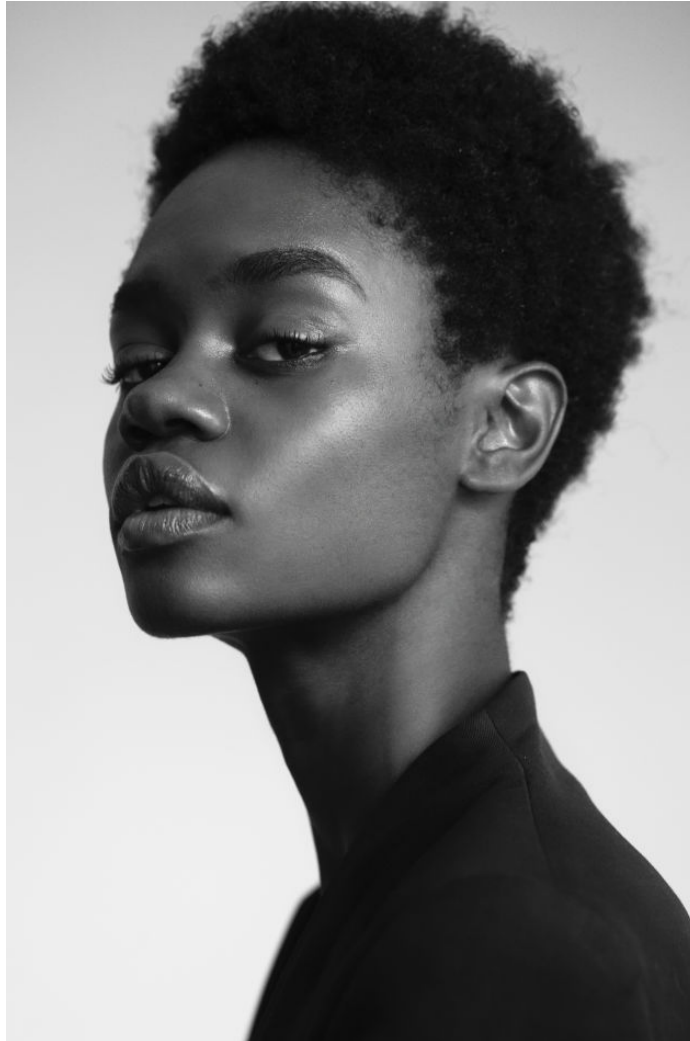

KARIN

MODELS AGENCY

Sasha Colin

Height : 5'11" / 180 cm | Bust : 34" / 86 cm | Waist : 24" / 61 cm | Hips : 34" / 86 cm | Shoe : 10.0 US / 7.0 UK | Hair Colour : Black | Eyes : Brown

KARIN

MODELS AGENCY

Sasha Colin

Height : 5'11" / 180 cm | Bust : 34" / 86 cm | Waist : 24" / 61 cm | Hips : 34" / 86 cm | Shoe : 10.0 US / 7.0 UK | Hair Colour : Black | Eyes : Brown

KARIN

MODELS AGENCY

Sasha Colin

Height : 5'11" / 180 cm | Bust : 34" / 86 cm | Waist : 24" / 61 cm | Hips : 34" / 86 cm | Shoe : 10.0 US / 7.0 UK | Hair Colour : Black | Eyes : Brown