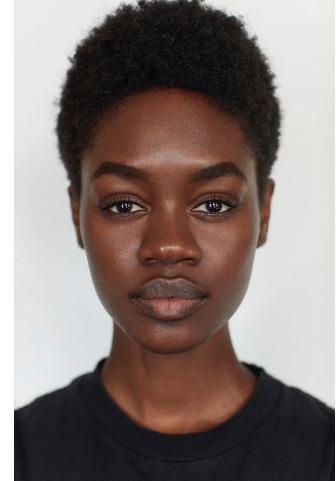

KARIN

MODELS AGENCY

Sasha Colin

Height : 5'11" / 180 cm | Bust : 34" / 86 cm | Waist : 24" / 61 cm | Hips : 34" / 86 cm | Shoe : 10.0 US / 7.0 UK | Hair Colour : Black | Eyes : Brown

KARIN

MODELS AGENCY

Sasha Colin

Height : 5'11" / 180 cm | Bust : 34" / 86 cm | Waist : 24" / 61 cm | Hips : 34" / 86 cm | Shoe : 10.0 US / 7.0 UK | Hair Colour : Black | Eyes : Brown

KARIN

MODELS AGENCY

Sasha Colin

Height : 5'11" / 180 cm | Bust : 34" / 86 cm | Waist : 24" / 61 cm | Hips : 34" / 86 cm | Shoe : 10.0 US / 7.0 UK | Hair Colour : Black | Eyes : Brown