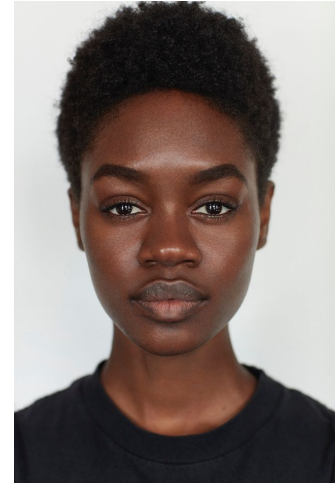

KARIN

MODELS AGENCY

Sasha Colin

Height : 5'11" / 180 cm | Bust : 34" / 86 cm | Waist : 24" / 61 cm | Hips : 34" / 86 cm | Shoe : 10.0 US / 7.0 UK | Hair Colour : Black | Eyes : Brown

KARIN

MODELS AGENCY

Sasha Colin

Height : 5'11" / 180 cm | Bust : 34" / 86 cm | Waist : 24" / 61 cm | Hips : 34" / 86 cm | Shoe : 10.0 US / 7.0 UK | Hair Colour : Black | Eyes : Brown

KARIN

MODELS AGENCY

Sasha Colin

Height : 5'11" / 180 cm | Bust : 34" / 86 cm | Waist : 24" / 61 cm | Hips : 34" / 86 cm | Shoe : 10.0 US / 7.0 UK | Hair Colour : Black | Eyes : Brown