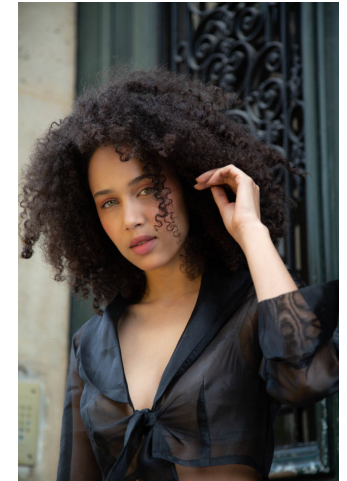

# KARIN

---

MODELS AGENCY

---

SAVANNAH

Height : 5'9.5" / 177 cm | Bust : 33" / 84 cm | Waist : 24" / 61 cm | Hips : 35" / 89 cm | Shoe : 8.5 US / 6.0 UK | Hair Colour : Brown | Eyes : Green

---