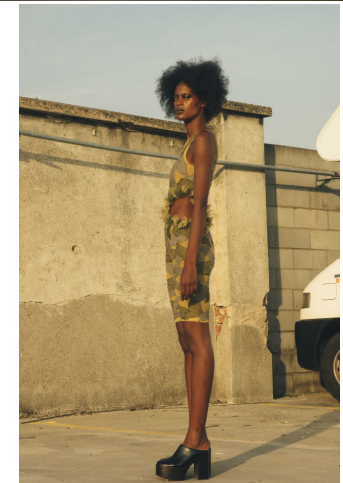


KARIN

MODELS AGENCY

Shanelle BANTON

Height : 5'11.5" / 181 cm | Bust : 32" / 81 cm | Waist : 24.5" / 62 cm | Hips : 34.5" / 88 cm | Shoe : 9.0 US / 6.5 UK | Hair Colour : Black | Eyes : Brown

KARIN

MODELS AGENCY

Shanelle BANTON

Height : 5'11.5" / 181 cm | Bust : 32" / 81 cm | Waist : 24.5" / 62 cm | Hips : 34.5" / 88 cm | Shoe : 9.0 US / 6.5 UK | Hair Colour : Black | Eyes : Brown

KARIN

MODELS AGENCY

Shanelle BANTON

Height : 5'11.5" / 181 cm | Bust : 32" / 81 cm | Waist : 24.5" / 62 cm | Hips : 34.5" / 88 cm | Shoe : 9.0 US / 6.5 UK | Hair Colour : Black | Eyes : Brown