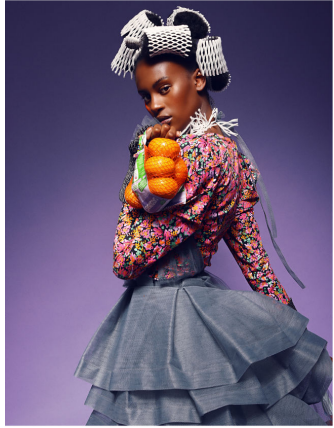


KARIN

MODELS AGENCY

Shanelle BANTON

Height : 5'11.5" / 181 cm | Bust : 32" / 81 cm | Waist : 24.5" / 62 cm | Hips : 34.5" / 88 cm | Shoe : 9.0 US / 6.5 UK | Hair Colour : Black | Eyes : Brown

KARIN

MODELS AGENCY

Shanelle BANTON

Height : 5'11.5" / 181 cm | Bust : 32" / 81 cm | Waist : 24.5" / 62 cm | Hips : 34.5" / 88 cm | Shoe : 9.0 US / 6.5 UK | Hair Colour : Black | Eyes : Brown

KARIN

MODELS AGENCY

Shanelle BANTON

Height : 5'11.5" / 181 cm | Bust : 32" / 81 cm | Waist : 24.5" / 62 cm | Hips : 34.5" / 88 cm | Shoe : 9.0 US / 6.5 UK | Hair Colour : Black | Eyes : Brown