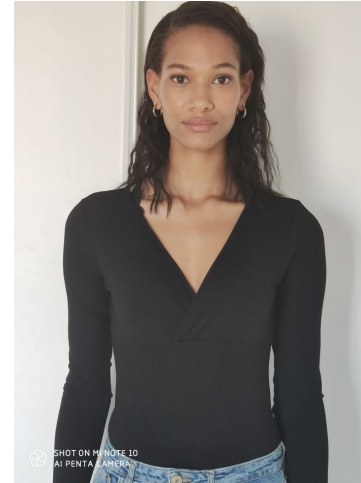


KARIN

MODELS AGENCY

Sokhona TRAORE

Height : 5'11" / 180 cm | Bust : 33.5" / 85 cm | Waist : 25" / 64 cm | Hips : 36" / 92 cm | Shoe : 11.0 US / 7.5 UK | Hair Colour : Black | Eyes : Brown

KARIN

MODELS AGENCY

Sokhona TRAORE

Height : 5'11" / 180 cm | Bust : 33.5" / 85 cm | Waist : 25" / 64 cm | Hips : 36" / 92 cm | Shoe : 11.0 US / 7.5 UK | Hair Colour : Black | Eyes : Brown