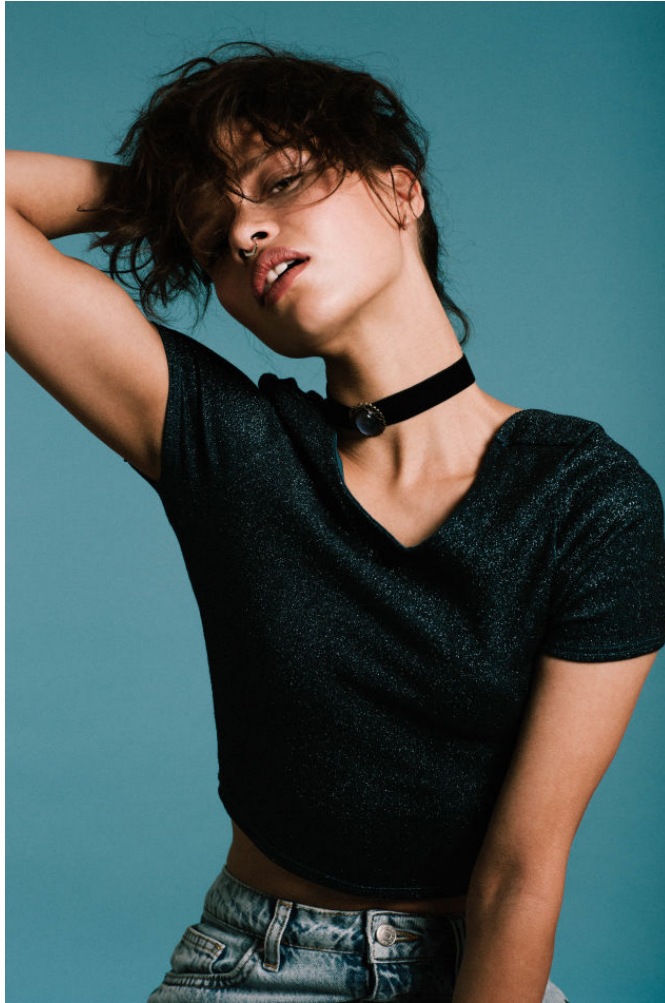

Stella KLEIN

KARIN
MODELS AGENCY

Stella KLEIN

Height : 5'5" / 165 cm | Bust : 31.5" / 80 cm | Waist : 23.5" / 60 cm | Hips : 33.5" / 85 cm | Shoe : 6.5 US / 4.5 UK | Hair Colour : Brown | Eyes : Green