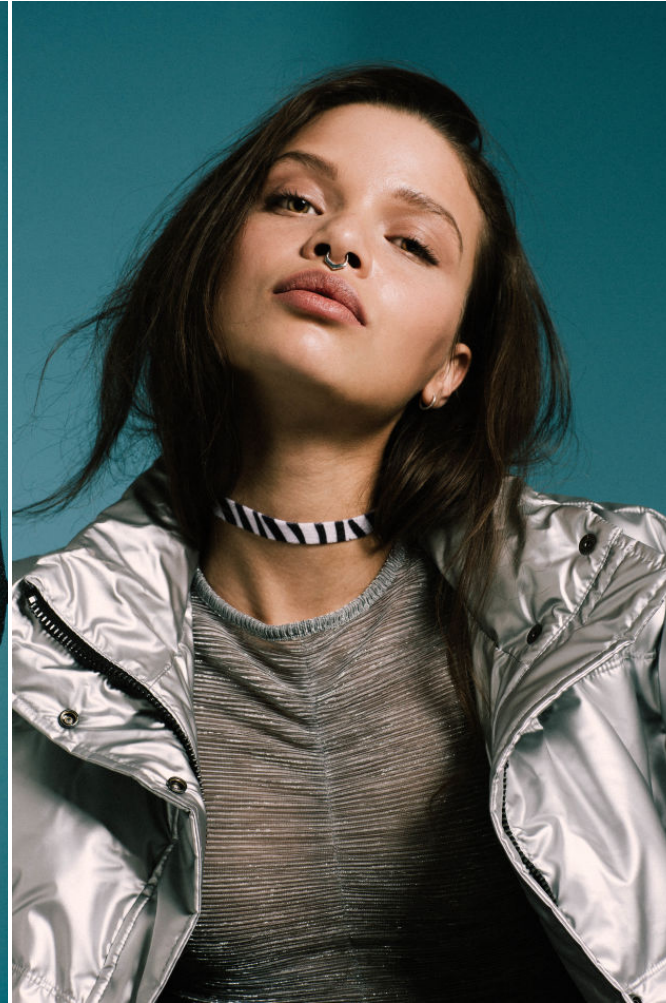

KARIN
MODELS AGENCY

Stella KLEIN

Height : 5'5" / 165 cm | Bust : 31.5" / 80 cm | Waist : 23.5" / 60 cm | Hips : 33.5" / 85 cm | Shoe : 6.5 US / 4.5 UK | Hair Colour : Brown | Eyes : Green