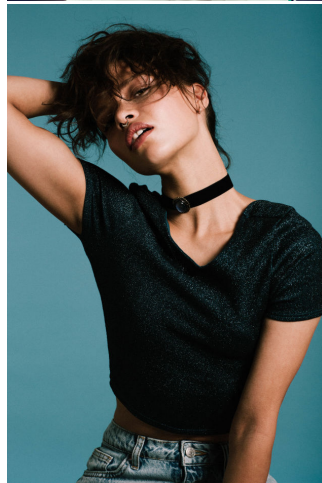


KARIN

MODELS AGENCY

Stella KLEIN

Height : 5'5" / 165 cm | Bust : 31.5" / 80 cm | Waist : 23.5" / 60 cm | Hips : 33.5" / 85 cm | Shoe : 6.5 US / 4.5 UK | Hair Colour : Brown | Eyes : Green

KARIN

MODELS AGENCY

Stella KLEIN

Height : 5'5" / 165 cm | Bust : 31.5" / 80 cm | Waist : 23.5" / 60 cm | Hips : 33.5" / 85 cm | Shoe : 6.5 US / 4.5 UK | Hair Colour : Brown | Eyes : Green

KARIN

MODELS AGENCY

Stella KLEIN

Height : 5'5" / 165 cm | Bust : 31.5" / 80 cm | Waist : 23.5" / 60 cm | Hips : 33.5" / 85 cm | Shoe : 6.5 US / 4.5 UK | Hair Colour : Brown | Eyes : Green

KARIN

MODELS AGENCY

Stella KLEIN

Height : 5'5" / 165 cm | Bust : 31.5" / 80 cm | Waist : 23.5" / 60 cm | Hips : 33.5" / 85 cm | Shoe : 6.5 US / 4.5 UK | Hair Colour : Brown | Eyes : Green