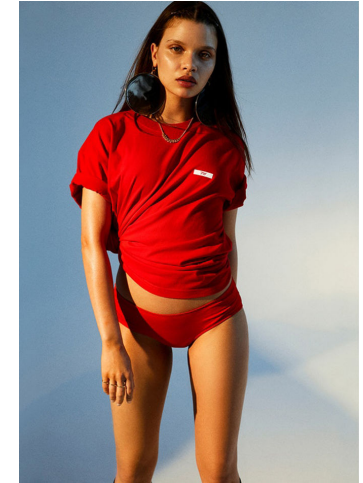


KARIN

MODELS AGENCY

Stella KLEIN

Height : 5'5" / 165 cm | Bust : 31.5" / 80 cm | Waist : 23.5" / 60 cm | Hips : 33.5" / 85 cm | Shoe : 6.5 US / 4.5 UK | Hair Colour : Brown | Eyes : Green

KARIN

MODELS AGENCY

Stella KLEIN

Height : 5'5" / 165 cm | Bust : 31.5" / 80 cm | Waist : 23.5" / 60 cm | Hips : 33.5" / 85 cm | Shoe : 6.5 US / 4.5 UK | Hair Colour : Brown | Eyes : Green

KARIN

MODELS AGENCY

Stella KLEIN

Height : 5'5" / 165 cm | Bust : 31.5" / 80 cm | Waist : 23.5" / 60 cm | Hips : 33.5" / 85 cm | Shoe : 6.5 US / 4.5 UK | Hair Colour : Brown | Eyes : Green

KARIN

MODELS AGENCY

Stella KLEIN

Height : 5'5" / 165 cm | Bust : 31.5" / 80 cm | Waist : 23.5" / 60 cm | Hips : 33.5" / 85 cm | Shoe : 6.5 US / 4.5 UK | Hair Colour : Brown | Eyes : Green