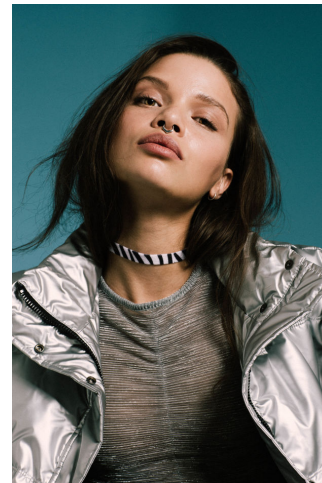


KARIN

MODELS AGENCY

Stella KLEIN

Height : 5'5" / 165 cm | Bust : 31.5" / 80 cm | Waist : 23.5" / 60 cm | Hips : 33.5" / 85 cm | Shoe : 6.5 US / 4.5 UK | Hair Colour : Brown | Eyes : Green

KARIN

MODELS AGENCY

Stella KLEIN

Height : 5'5" / 165 cm | Bust : 31.5" / 80 cm | Waist : 23.5" / 60 cm | Hips : 33.5" / 85 cm | Shoe : 6.5 US / 4.5 UK | Hair Colour : Brown | Eyes : Green

KARIN

MODELS AGENCY

Stella KLEIN

Height : 5'5" / 165 cm | Bust : 31.5" / 80 cm | Waist : 23.5" / 60 cm | Hips : 33.5" / 85 cm | Shoe : 6.5 US / 4.5 UK | Hair Colour : Brown | Eyes : Green

KARIN

MODELS AGENCY

Stella KLEIN

Height : 5'5" / 165 cm | Bust : 31.5" / 80 cm | Waist : 23.5" / 60 cm | Hips : 33.5" / 85 cm | Shoe : 6.5 US / 4.5 UK | Hair Colour : Brown | Eyes : Green