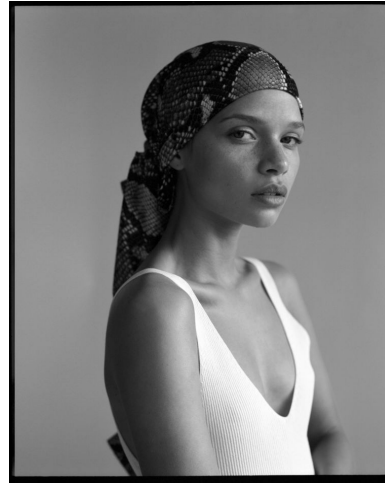


KARIN

MODELS AGENCY

Stella KLEIN

Height : 5'5" / 165 cm | Bust : 31.5" / 80 cm | Waist : 23.5" / 60 cm | Hips : 33.5" / 85 cm | Shoe : 6.5 US / 4.5 UK | Hair Colour : Brown | Eyes : Green

KARIN

MODELS AGENCY

Stella KLEIN

Height : 5'5" / 165 cm | Bust : 31.5" / 80 cm | Waist : 23.5" / 60 cm | Hips : 33.5" / 85 cm | Shoe : 6.5 US / 4.5 UK | Hair Colour : Brown | Eyes : Green

KARIN

MODELS AGENCY

Stella KLEIN

Height : 5'5" / 165 cm | Bust : 31.5" / 80 cm | Waist : 23.5" / 60 cm | Hips : 33.5" / 85 cm | Shoe : 6.5 US / 4.5 UK | Hair Colour : Brown | Eyes : Green

KARIN

MODELS AGENCY

Stella KLEIN

Height : 5'5" / 165 cm | Bust : 31.5" / 80 cm | Waist : 23.5" / 60 cm | Hips : 33.5" / 85 cm | Shoe : 6.5 US / 4.5 UK | Hair Colour : Brown | Eyes : Green