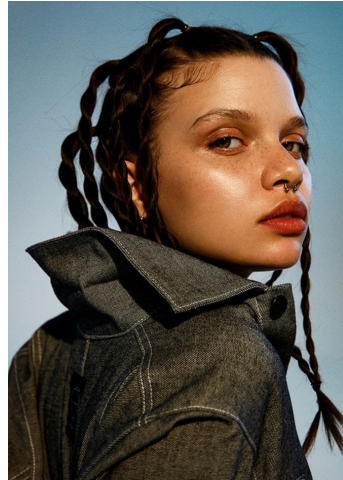


KARIN

MODELS AGENCY

Stella KLEIN

Height : 5'5" / 165 cm | Bust : 31.5" / 80 cm | Waist : 23.5" / 60 cm | Hips : 33.5" / 85 cm | Shoe : 6.5 US / 4.5 UK | Hair Colour : Brown | Eyes : Green

KARIN

MODELS AGENCY

Stella KLEIN

Height : 5'5" / 165 cm | Bust : 31.5" / 80 cm | Waist : 23.5" / 60 cm | Hips : 33.5" / 85 cm | Shoe : 6.5 US / 4.5 UK | Hair Colour : Brown | Eyes : Green

KARIN

MODELS AGENCY

Stella KLEIN

Height : 5'5" / 165 cm | Bust : 31.5" / 80 cm | Waist : 23.5" / 60 cm | Hips : 33.5" / 85 cm | Shoe : 6.5 US / 4.5 UK | Hair Colour : Brown | Eyes : Green

KARIN

MODELS AGENCY

Stella KLEIN

Height : 5'5" / 165 cm | Bust : 31.5" / 80 cm | Waist : 23.5" / 60 cm | Hips : 33.5" / 85 cm | Shoe : 6.5 US / 4.5 UK | Hair Colour : Brown | Eyes : Green