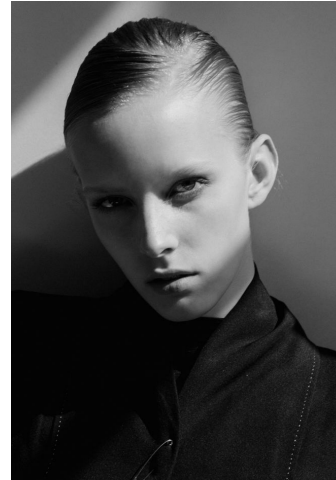

# KARIN

---

MODELS AGENCY

---

Tereza Faltinova

Height : 5'11" / 180 cm | Bust : 32.5" / 83 cm | Waist : 23.5" / 60 cm | Hips : 35.5" / 90 cm | Shoe : 9.0 US / 6.5 UK | Hair Colour : Blonde | Eyes : Blue

---

# KARIN

---

MODELS AGENCY

---

Tereza Faltinova

Height : 5'11" / 180 cm | Bust : 32.5" / 83 cm | Waist : 23.5" / 60 cm | Hips : 35.5" / 90 cm | Shoe : 9.0 US / 6.5 UK | Hair Colour : Blonde | Eyes : Blue