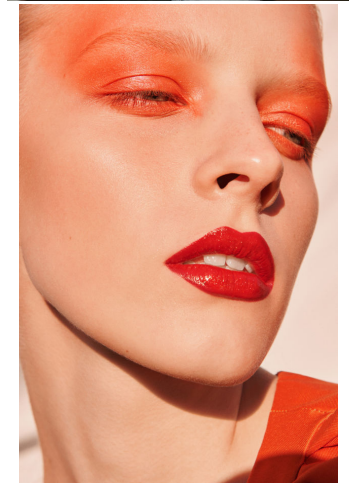

KARIN

MODELS AGENCY

Tereza Faltinova

Height : 5'11" / 180 cm | Bust : 32.5" / 83 cm | Waist : 23.5" / 60 cm | Hips : 35.5" / 90 cm | Shoe : 9.0 US / 6.5 UK | Hair Colour : Blonde | Eyes : Blue