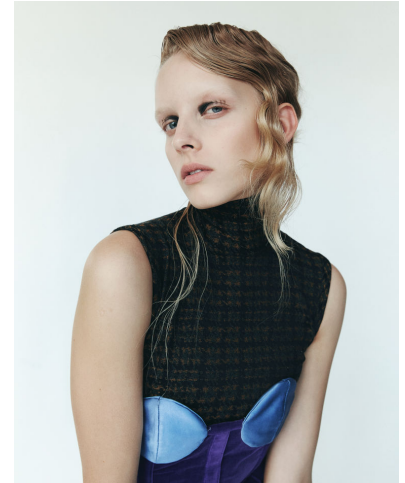

# KARIN

MODELS AGENCY

Tereza Faltinova

Height : 5'11" / 180 cm | Bust : 32.5" / 83 cm | Waist : 23.5" / 60 cm | Hips : 35.5" / 90 cm | Shoe : 9.0 US / 6.5 UK | Hair Colour : Blonde | Eyes : Blue

**KARIN**  
MODELS AGENCY