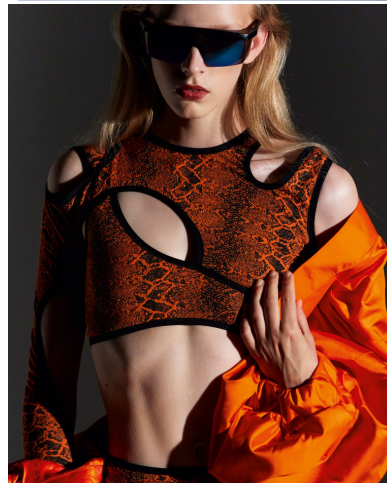

# KARIN

---

MODELS AGENCY

---

Tereza Faltinova

Height : 5'11" / 180 cm | Bust : 32.5" / 83 cm | Waist : 23.5" / 60 cm | Hips : 35.5" / 90 cm | Shoe : 9.0 US / 6.5 UK | Hair Colour : Blonde | Eyes : Blue

---

# KARIN

---

MODELS AGENCY

---

Tereza Faltinova

Height : 5'11" / 180 cm | Bust : 32.5" / 83 cm | Waist : 23.5" / 60 cm | Hips : 35.5" / 90 cm | Shoe : 9.0 US / 6.5 UK | Hair Colour : Blonde | Eyes : Blue

# KARIN

MODELS AGENCY

Tereza Faltinova

Height : 5'11" / 180 cm | Bust : 32.5" / 83 cm | Waist : 23.5" / 60 cm | Hips : 35.5" / 90 cm | Shoe : 9.0 US / 6.5 UK | Hair Colour : Blonde | Eyes : Blue

**KARIN**  
MODELS AGENCY