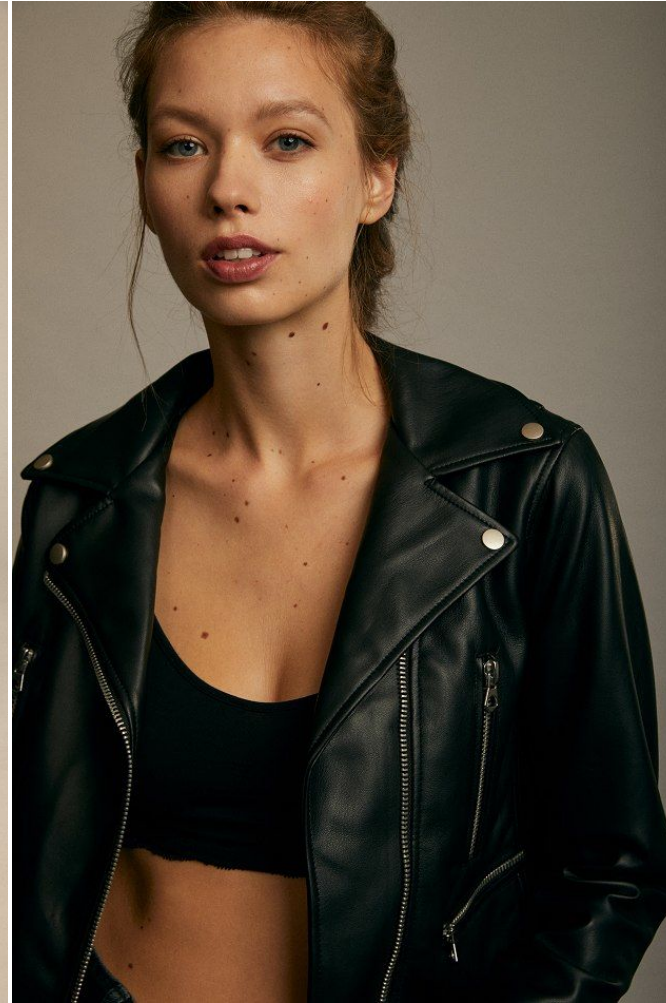

KARIN

MODELS AGENCY

Tereza Holanova

Height : 5'10" / 178 cm | Bust : 35" / 89 cm | Waist : 24" / 61 cm | Hips : 35.5" / 90 cm | Shoe : 7.0 US / 5.0 UK | Hair Colour : Blonde | Eyes : Blue