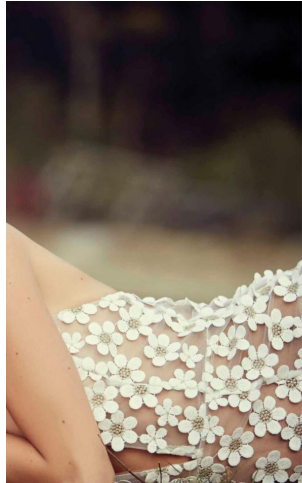

KARIN

MODELS AGENCY

2024