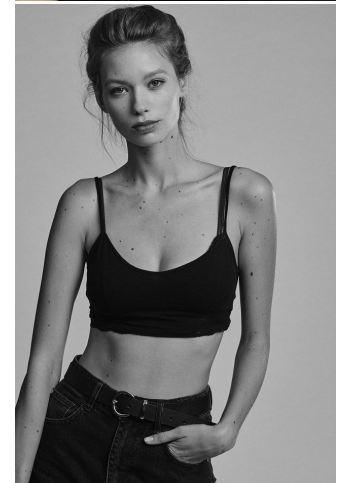


KARIN

MODELS AGENCY

Tereza Holanova

Height : 5'10" / 178 cm | Bust : 35" / 89 cm | Waist : 24" / 61 cm | Hips : 35.5" / 90 cm | Shoe : 7.0 US / 5.0 UK | Hair Colour : Blonde | Eyes : Blue

KARIN

MODELS AGENCY

Tereza Holanova

Height : 5'10" / 178 cm | Bust : 35" / 89 cm | Waist : 24" / 61 cm | Hips : 35.5" / 90 cm | Shoe : 7.0 US / 5.0 UK | Hair Colour : Blonde | Eyes : Blue

KARIN
MODELS AGENCY

Tereza Holanova

Height : 5'10" / 178 cm | Bust : 35" / 89 cm | Waist : 24" / 61 cm | Hips : 35.5" / 90 cm | Shoe : 7.0 US / 5.0 UK | Hair Colour : Blonde | Eyes : Blue

KARIN

MODELS AGENCY

Model: Tereza Holanova
Styling: Tereza Holanova
Hair: Tereza Holanova
Makeup: Tereza Holanova

Model: Tereza Holanova
Styling: Tereza Holanova
Hair: Tereza Holanova
Makeup: Tereza Holanova

2024

Tereza Holanova

Height : 5'10" / 178 cm | Bust : 35" / 89 cm | Waist : 24" / 61 cm | Hips : 35.5" / 90 cm | Shoe : 7.0 US / 5.0 UK | Hair Colour : Blonde | Eyes : Blue