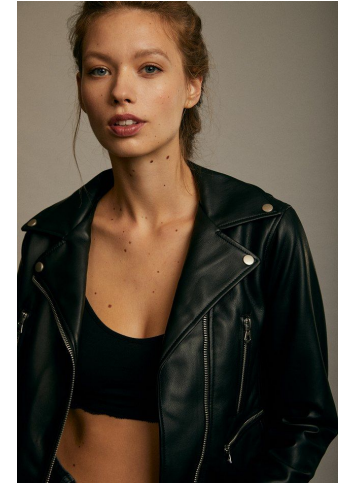


KARIN

MODELS AGENCY

Tereza Holanova

Height : 5'10" / 178 cm | Bust : 35" / 89 cm | Waist : 24" / 61 cm | Hips : 35.5" / 90 cm | Shoe : 7.0 US / 5.0 UK | Hair Colour : Blonde | Eyes : Blue

KARIN

MODELS AGENCY

Tereza Holanova

Height : 5'10" / 178 cm | Bust : 35" / 89 cm | Waist : 24" / 61 cm | Hips : 35.5" / 90 cm | Shoe : 7.0 US / 5.0 UK | Hair Colour : Blonde | Eyes : Blue

KARIN
MODELS AGENCY

Tereza Holanova

Height : 5'10" / 178 cm | Bust : 35" / 89 cm | Waist : 24" / 61 cm | Hips : 35.5" / 90 cm | Shoe : 7.0 US / 5.0 UK | Hair Colour : Blonde | Eyes : Blue

KARIN

MODELS AGENCY

Model: Tereza Holanova
Styling: Tereza Holanova
Hair: Tereza Holanova
Makeup: Tereza Holanova

Model: Tereza Holanova
Styling: Tereza Holanova
Hair: Tereza Holanova
Makeup: Tereza Holanova

2024

Tereza Holanova

Height : 5'10" / 178 cm | Bust : 35" / 89 cm | Waist : 24" / 61 cm | Hips : 35.5" / 90 cm | Shoe : 7.0 US / 5.0 UK | Hair Colour : Blonde | Eyes : Blue