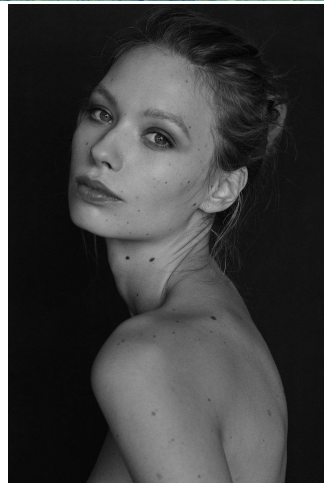

Tereza Holanova

Height : 5'10" / 178 cm | Bust : 35" / 89 cm | Waist : 24" / 61 cm | Hips : 35.5" / 90 cm | Shoe : 7.0 US / 5.0 UK | Hair Colour : Blonde | Eyes : Blue