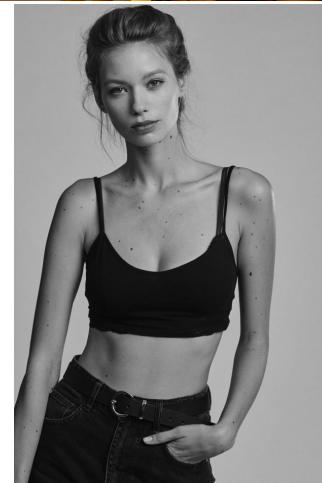


KARIN

MODELS AGENCY

Tereza Holanova

Height : 5'10" / 178 cm | Bust : 35" / 89 cm | Waist : 24" / 61 cm | Hips : 35.5" / 90 cm | Shoe : 7.0 US / 5.0 UK | Hair Colour : Blonde | Eyes : Blue

KARIN

MODELS AGENCY

Tereza Holanova

Height : 5'10" / 178 cm | Bust : 35" / 89 cm | Waist : 24" / 61 cm | Hips : 35.5" / 90 cm | Shoe : 7.0 US / 5.0 UK | Hair Colour : Blonde | Eyes : Blue

KARIN
MODELS AGENCY

Tereza Holanova

Height : 5'10" / 178 cm | Bust : 35" / 89 cm | Waist : 24" / 61 cm | Hips : 35.5" / 90 cm | Shoe : 7.0 US / 5.0 UK | Hair Colour : Blonde | Eyes : Blue

KARIN

MODELS AGENCY

Model: Tereza Holanova
Styling: Tereza Holanova
Hair: Tereza Holanova
Makeup: Tereza Holanova

Model: Tereza Holanova
Styling: Tereza Holanova
Hair: Tereza Holanova
Makeup: Tereza Holanova

2024

Tereza Holanova

Height : 5'10" / 178 cm | Bust : 35" / 89 cm | Waist : 24" / 61 cm | Hips : 35.5" / 90 cm | Shoe : 7.0 US / 5.0 UK | Hair Colour : Blonde | Eyes : Blue