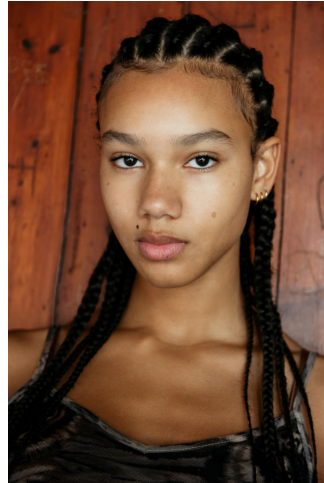

# KARIN

---

MODELS AGENCY

---

Tessa CUEVA MASSÓ

Height : 6'0" / 183 cm | Bust : 31" / 79 cm | Waist : 24" / 61 cm | Hips : 36" / 91 cm | Shoe : 11.0 US / 7.5 UK | Hair Colour : Dark Brown | Eyes : Brown

---

# KARIN

---

MODELS AGENCY

---

Tessa CUEVA MASSÓ

Height : 6'0" / 183 cm | Bust : 31" / 79 cm | Waist : 24" / 61 cm | Hips : 36" / 91 cm | Shoe : 11.0 US / 7.5 UK | Hair Colour : Dark Brown | Eyes : Brown