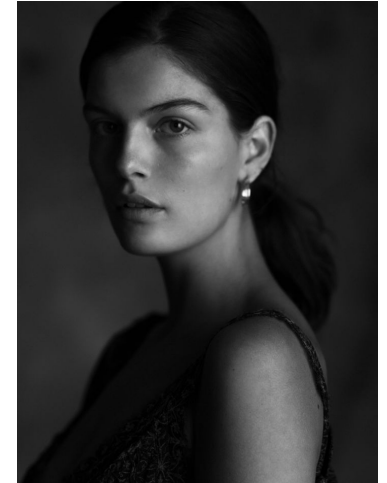


KARIN

MODELS AGENCY

VANESSA FUCHS

Height : 5'11" / 180 cm | Bust : 33.5" / 85 cm | Waist : 25" / 63 cm | Hips : 36" / 91 cm | Shoe : 10.0 US / 7.0 UK | Hair Colour : Brown | Eyes : Green

KARIN
MODELS AGENCY

VANESSA FUCHS

Height : 5'11" / 180 cm | Bust : 33.5" / 85 cm | Waist : 25" / 63 cm | Hips : 36" / 91 cm | Shoe : 10.0 US / 7.0 UK | Hair Colour : Brown | Eyes : Green

KARIN

MODELS AGENCY

VANESSA FUCHS

Height : 5'11" / 180 cm | Bust : 33.5" / 85 cm | Waist : 25" / 63 cm | Hips : 36" / 91 cm | Shoe : 10.0 US / 7.0 UK | Hair Colour : Brown | Eyes : Green